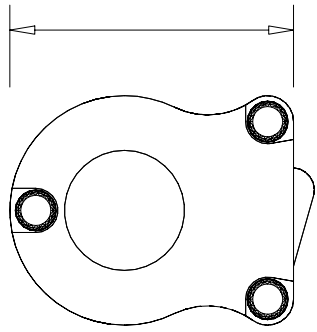

52.00 [2 3/64]

42.00 [1 21/32]

1121.00 [44 9/64]

440L-*4*1120YD
GuardShield Type 4 pairs,
transmitter, receiver
1120mm protective height