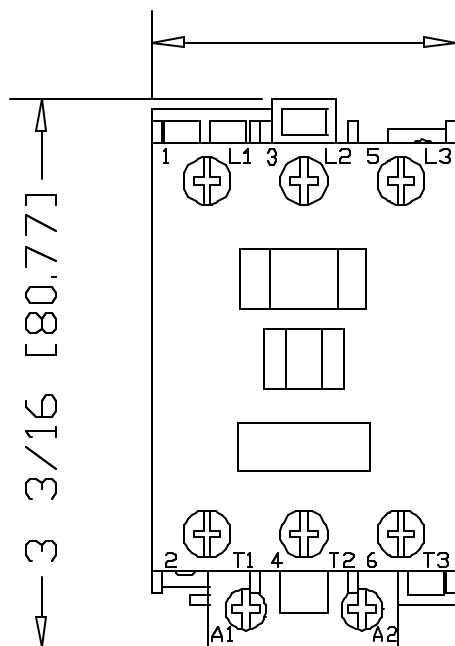

1 49/64 [44.70]

100-C30U, C37U\*00  
MCS IEC AC CONTACTOR;  
30A-37A

4 7/64 [104.48]