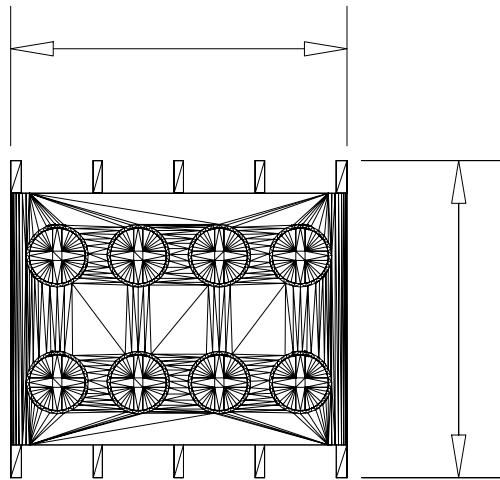

36.10 [1 27/64]

34.00 [1 11/32]

29.70 [1 11/64]

100-KF*
Auxiliary Contact Blocks
Screw Type Terminals
4-Pole