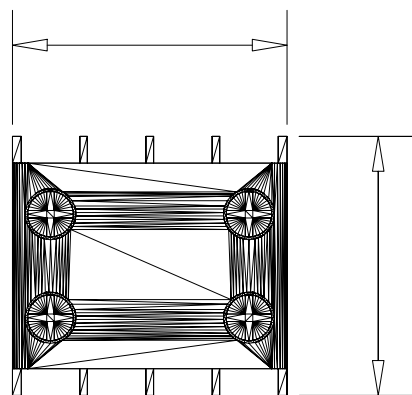

36.10 [1 27/64]

34.00 [1 11/32]

100-KF\*  
Auxiliary Contact Blocks  
Screw Type Terminals  
2-Pole

29.70 [1 11/64]