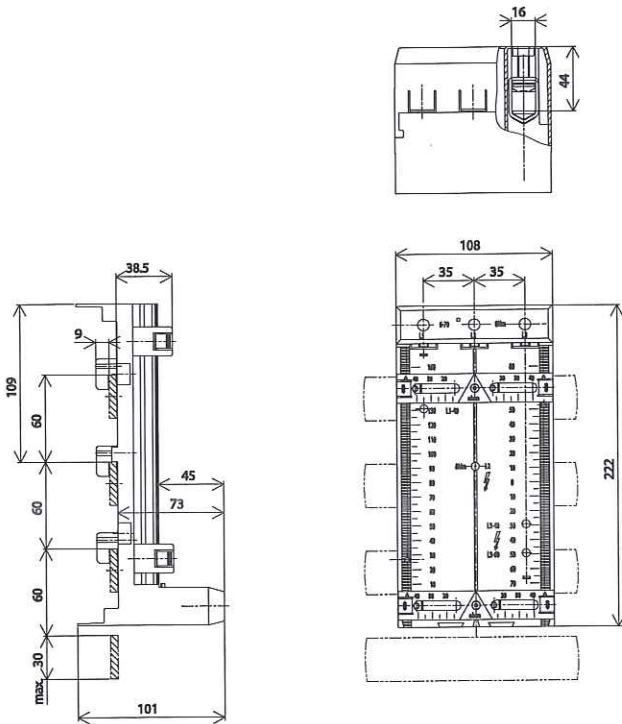

Dimensions are in millimeters. Dimensions are not intended for manufacturing purposes.

Standard Busbar Modules — Universal Adapters

Cat. No. 141A-FS108V200B

Cat. No. 141A-FS108V200T

Cat. No. 141A-FL110V250T