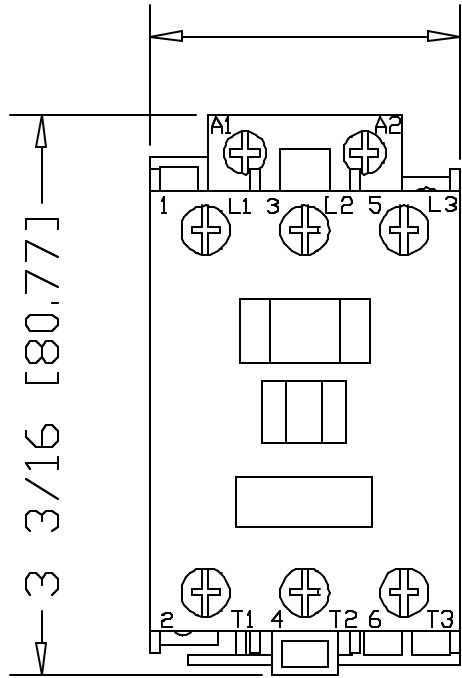

1 49/64 [44.70]

100-C30, C37*00
MCS IEC AC CONTACTOR;
30A-37A