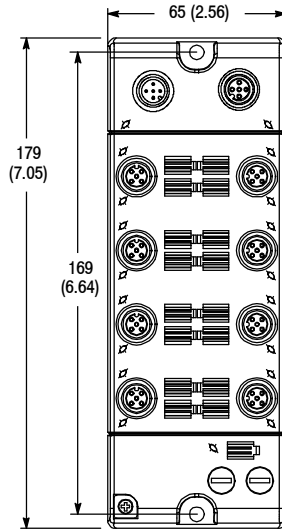

1732 ArmorBlock I/O

Dimensions and Keyway Orientations

Dimensions—mm (in)

1732E-IB16M12
1732E-OB16EM12
1732E-16CFGM12
1732E-IB15M12W
1732E-16CFGM12W

1732D-8I8OM12M12D
1732D-8I8O12I212D
1732D-IB16I212D

1732D-IB16M12MINI
1732D-OB16M12MINI
1732DE-16CFGM12MN

1732D-IB8M12
1732D-OB8EM12
1732D-8CFGM12
1732P-IB8M12
1732P-OB8EM12
1732P-8CFGM12

1732D-IB8M8
1732D-OB8EM8
1732D-8CFGM8
1732P-IB8M8
1732P-OB8EM8
1732P-8CFGM8

1732D-IB16M12M12
1732D-OB16M12M12
1732D-16CFGM12M12
1732D-8X812I212D
1732D-8X812I212HD
1732D-IB16I212W
1732D-16CFG12I212W
1732P-IB16M12
1732P-OB16M12
1732P-16CFGM12