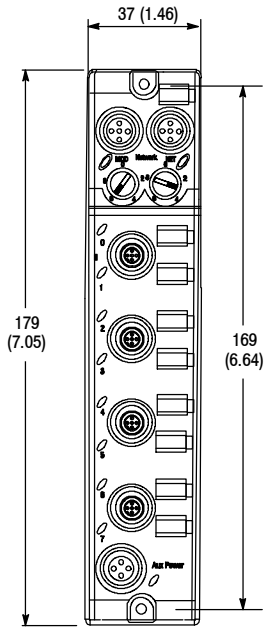

1732 ArmorBlock I/O

Dimensions and Keyway Orientations

Dimensions—mm (in)

1732E-IB16M12
1732E-OB16EM12
1732E-16CFGM12
1732E-IB15M12W
1732E-16CFGM12W

1732D-8I8OM12M12D
1732D-8I8O12I212D
1732D-IB16I212D

1732D-IB16M12MINI
1732D-OB16M12MINI
1732DE-16CFGM12MN

1732D-IB8M12
1732D-OB8EM12
1732D-8CFGM12
1732P-IB8M12
1732P-OB8EM12
1732P-8CFGM12

1732D-IB8M8
1732D-OB8EM8
1732D-8CFGM8
1732P-IB8M8
1732P-OB8EM8
1732P-8CFGM8

1732D-IB16M12M12
1732D-OB16M12M12
1732D-16CFGM12M12
1732D-8X812I212D
1732D-8X812I212HD
1732D-IB16I212W
1732D-16CFG12I212W
1732P-IB16M12
1732P-OB16M12
1732P-16CFGM12