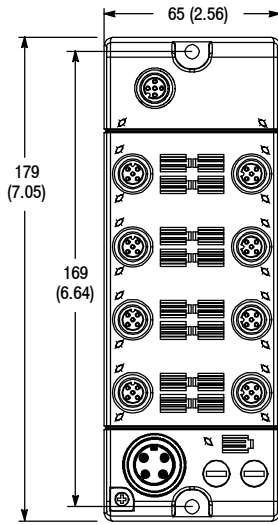

1732 ArmorBlock I/O

Dimensions and Keyway Orientations

Dimensions—mm (in)

1732E-IB16M12
1732E-OB16EM12
1732E-16CFGM12
1732E-IB15M12W
1732E-16CFGM12W

1732D-8I8OM12M12D
1732D-8I8O12I212D
1732D-IB16I212D

1732D-IB16M12MINI
1732D-OB16M12MINI
1732DE-16CFGM12MN

1732D-IB8M12
1732D-OB8EM12
1732D-8CFGM12
1732P-IB8M12
1732P-OB8EM12
1732P-8CFGM12

1732D-IB8M8
1732D-OB8EM8
1732D-8CFGM8
1732P-IB8M8
1732P-OB8EM8
1732P-8CFGM8

1732D-IB16M12M12
1732D-OB16M12M12
1732D-16CFGM12M12
1732D-8X812I212D
1732D-8X812I212HD
1732D-IB16I212W
1732D-16CFG12I212W
1732P-IB16M12
1732P-OB16M12
1732P-16CFGM12