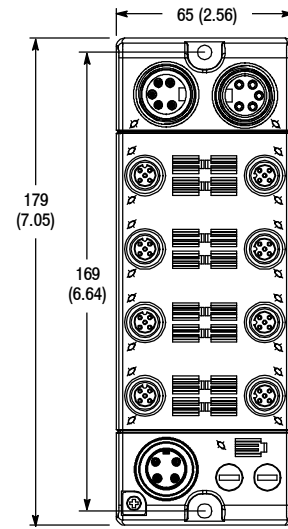

1732 ArmorBlock I/O

Dimensions and Keyway Orientations

Dimensions—mm (in)

1732E-IB16M12
1732E-OB16EM12
1732E-16CFGM12
1732E-IB15M12W
1732E-16CFGM12W

1732D-8I8OM12M12D
1732D-8I8O12I212D
1732D-IB16I212D

1732D-IB16M12MINI
1732D-OB16M12MINI
1732DE-16CFGM12MN

1732D-IB8M12
1732D-OB8EM12
1732D-8CFGM12
1732P-IB8M12
1732P-OB8EM12
1732P-8CFGM12

1732D-IB8M8
1732D-OB8EM8
1732D-8CFGM8
1732P-IB8M8
1732P-OB8EM8
1732P-8CFGM8

1732D-IB16M12M12
1732D-OB16M12M12
1732D-16CFGM12M12
1732D-8X812I212D
1732D-8X812I212HD
1732D-IB16I212W
1732D-16CFG12I212W
1732P-IB16M12
1732P-OB16M12
1732P-16CFGM12