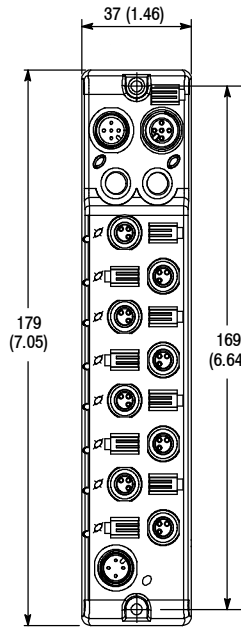

1732 ArmorBlock I/O

Dimensions and Keyway Orientations

Dimensions—mm (in)

1732E-IB16M12
1732E-OB16EM12
1732E-16CFGM12
1732E-IB15M12W
1732E-16CFGM12W

1732D-8I8OM12M12D
1732D-8I8O12I212D
1732D-IB16I212D

1732D-IB16M12MINI
1732D-OB16M12MINI
1732DE-16CFGM12MN

1732D-IB8M12
1732D-OB8EM12
1732D-8CFGM12
1732P-IB8M12
1732P-OB8EM12
1732P-8CFGM12

1732D-IB8M8
1732D-OB8EM8
1732D-8CFGM8
1732P-IB8M8
1732P-OB8EM8
1732P-8CFGM8

1732D-IB16M12M12
1732D-OB16M12M12
1732D-16CFGM12M12
1732D-8X812I212D
1732D-8X812I212HD
1732D-IB16I212W
1732D-16CFG12I212W
1732P-IB16M12
1732P-OB16M12
1732P-16CFGM12