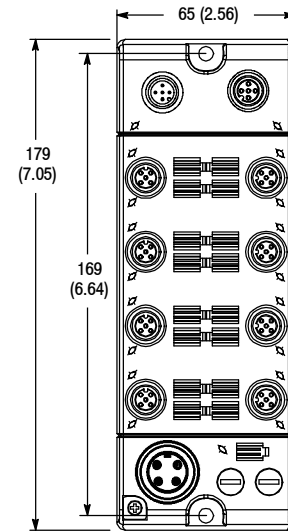

1732 ArmorBlock I/O

Dimensions and Keyway Orientations

Dimensions—mm (in)

1732E-IB16M12
1732E-OB16EM12
1732E-16CFGM12
1732E-IB15M12W
1732E-16CFGM12W

1732D-8I8OM12M12D
1732D-8I8O12I212D
1732D-IB16I212D

1732D-IB16M12MINI
1732D-OB16M12MINI
1732DE-16CFGM12MN

1732D-IB8M12
1732D-OB8EM12
1732D-8CFGM12
1732P-IB8M12
1732P-OB8EM12
1732P-8CFGM12

1732D-IB8M8
1732D-OB8EM8
1732D-8CFGM8
1732P-IB8M8
1732P-OB8EM8
1732P-8CFGM8

1732D-IB16M12M12
1732D-OB16M12M12
1732D-16CFGM12M12
1732D-8X812I212D
1732D-8X812I212HD
1732D-IB16I212W
1732D-16CFG12I212W
1732P-IB16M12
1732P-OB16M12
1732P-16CFGM12