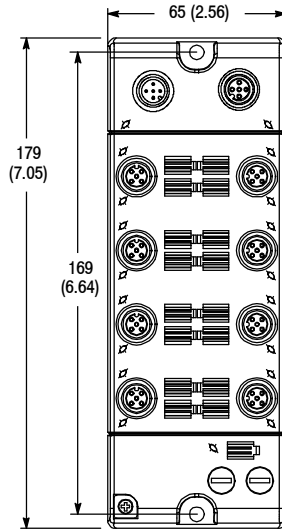

# 1732 ArmorBlock I/O

## Dimensions and Keyway Orientations

### Dimensions—mm (in)

1732E-IB16M12  
1732E-OB16EM12  
1732E-16CFGM12  
1732E-IB15M12W  
1732E-16CFGM12W

1732D-8I8OM12M12D  
1732D-8I8O1212D  
1732D-IB161212D

1732D-IB16M12MINI  
1732D-OB16M12MINI  
1732DE-16CFGM12MN