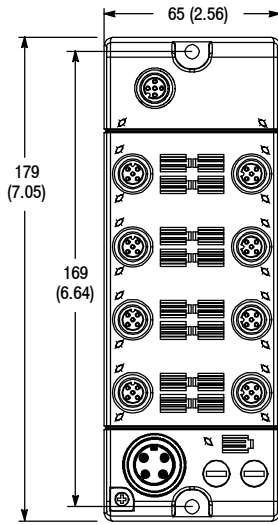

# 1732 ArmorBlock I/O

## Dimensions and Keyway Orientations

### Dimensions—mm (in)

1732E-IB16M12  
1732E-OB16EM12  
1732E-16CFGM12  
1732E-IB15M12W  
1732E-16CFGM12W

1732D-8I8OM12M12D  
1732D-8I8O1212D  
1732D-IB161212D

1732D-IB16M12MINI  
1732D-OB16M12MINI  
1732DE-16CFGM12MN