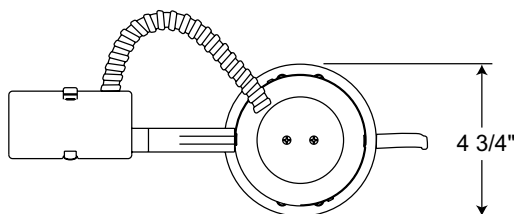

PRODUCT SPECIFICATIONS

Lamp Lamp ratings based on trim selected – page 2.

Socket Detachable medium base porcelain with nickel-plated copper screw shell.

Trims Trim selection shown on page 2.

Labels UL listed for through-branch wiring, damp locations and IP • Product thermally protected against improper use of lamps or insulation • Union made • UL Listed/CSA certified • Trim No. 11, 12, 4101, 4102 and 4181 are wet location approved for covered ceiling applications • Trims 14, 17 are wet location approved for covered ceiling applications, **when used with outdoor rated lamps.**

Testing All reports are based on published industry procedures; field performance may differ from laboratory performance.

Specifications subject to change without notice.

INSTALLATION

Junction Box Pre-wired junction box, UL listed/CSA certified for through-branch wiring maximum 4 No. 12 AWG 90° C branch circuit conductors (2 in, 2 out) • Junction box provided with removable access plate, (5) ½" knockouts, (4) Non-metallic sheathed cable connectors and ground wire • Knockouts equipped with pryout slots.

Housing TC housing, 22-gauge galvanized steel • Remodel springs accommodate up to a 1½" ceiling thickness.

DIMENSIONS

4 3/8" CEILING CUTOUT

Accessories

Catalog Number	Description
GU10WHIP	Medium Base to GU10 Adapter
SMPLT4	4" Smash Plate