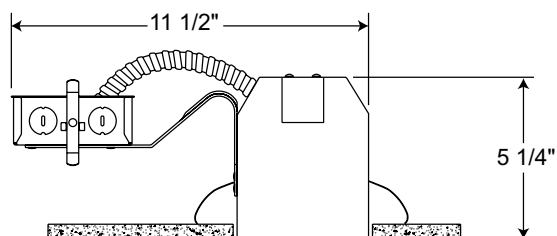

PRODUCT SPECIFICATIONS

Lamp Lamp ratings based on trim selected – page 2.

Socket Detachable medium base porcelain with nickel-plated copper screw shell.

Trims Trim selection shown on page 2.

Labels UL listed for through-branch wiring, damp locations and IP • Product thermally protected against improper use of lamps or insulation • Union made • UL Listed/CSA certified • Trim No. 11, 12, 4101, 4102 and 4181 are wet location approved for covered ceiling applications • Trims 14, 17 are wet location approved for covered ceiling applications, **when used with outdoor rated lamps.**

Testing All reports are based on published industry procedures; field performance may differ from laboratory performance.

Specifications subject to change without notice.

INSTALLATION

Junction Box Pre-wired junction box, UL listed/CSA certified for through-branch wiring maximum 4 No. 12 AWG 90° C branch circuit conductors (2 in, 2 out) • Junction box provided with removable access plate, (5) ½" knockouts, (4) Non-metallic sheathed cable connectors and ground wire • Knockouts equipped with pryout slots.

Housing TC housing, 22-gauge galvanized steel • Remodel springs accommodate up to a 1½" ceiling thickness.

DIMENSIONS

4 3/8" CEILING CUTOUT

Accessories

Catalog Number	Description
GU10WHIP	Medium Base to GU10 Adapter
SMPLT4	4" Smash Plate