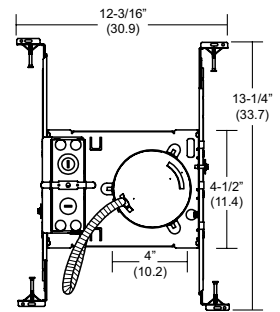

Specifications subject to change without notice.

Catalog Number
Notes
Type

4" Housing

L3

INCANDESCENT
IC/Non-IC
New Construction

Specifications

- Height: 5-1/4 (13.3)
- Length: 13-1/4 (33.7)
- Width: 12-3/16 (30.9)
- Ceiling opening: 4 (10.2)

All dimensions are inches (centimeters) unless otherwise specified.

ORDERING INFORMATION For shortest lead times, configure product using **bolded options**.

Example: L3 R6

L3	Options	Packaging
L3	<p>Shipped installed in fixture</p> <p>PHC Poke-home wire connector</p> <p>GSKT Foam gasketing. Aids in air-tight installation.</p>	<p>R6 Resale pack of six</p> <p>U Unit</p>