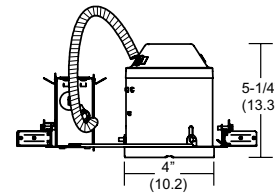

Specifications subject to change without notice.

Catalog Number
Notes
Type

4" Housing

L3

INCANDESCENT
IC/Non-IC
New Construction

Specifications

- Height: 5-1/4 (13.3)
- Length: 13-1/4 (33.7)
- Width: 12-3/16 (30.9)
- Ceiling opening: 4 (10.2)

All dimensions are inches (centimeters) unless otherwise specified.

ORDERING INFORMATION For shortest lead times, configure product using **bolded options**.

Example: L3 R6

L3	Options	Packaging
L3	<p>Shipped installed in fixture</p> <p>PHC Poke-home wire connector</p> <p>GSKT Foam gasketing. Aids in air-tight installation.</p>	<p>R6 Resale pack of six</p> <p>U Unit</p>