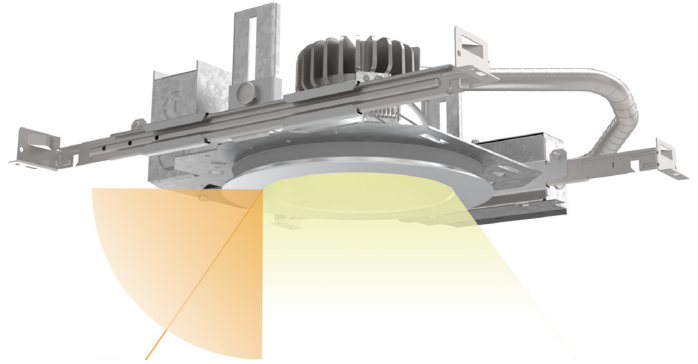

LBR Series

New Construction Downlight

- Switchable CCTs and lumens
- Aperture sizes including 4", 6", 8", and 10"
- Glare control with deep source regression
- Up to 114 LPW
- Available with battery pack, IOTA emergency transfer system (ETS), 347V step-down transformer and optional wet location (IP55) listed
- nLight® wired or wireless lighting controls and SensorSwitch™ JOT single room controls
- 10% and 1% dimming, MVOLT 120-277V, 0-10V and phase dimming in an all-in-one driver or a separate DALI driver

Make the Switch to LBR.

Switchable CCTs & Lumens

- CCTs
- 3000K
 - 3500K
 - 4000K
 - 5000K

Lumen Packages

- 500, 750, 1000LM
- 1000, 1500, 2000LM
- 2000, 2500, 3000LM
- 4000, 4500, 5000LM

Deep Source Regression

55° Cutoff

Options

Square trims for 4" and 6" aperture sizes

Choose from multiple distribution options

[Retrofit and remodel options are available for renovation projects](#)

Lighting Controls

sensorSwitch

SensorSwitch™ JOT is a wireless, app free solution for single room controls