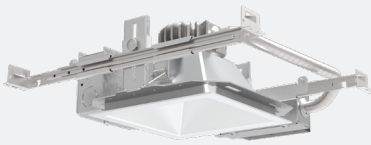

LBR Series

New Construction Downlight

- Switchable CCTs and lumens
- Aperture sizes including 4", 6", 8", and 10"
- Glare control with deep source regression
- Up to 114 LPW
- Available with battery pack, IOTA emergency transfer system (ETS), 347V step-down transformer and optional wet location (IP55) listed
- nLight® wired or wireless lighting controls and SensorSwitch™ JOT single room controls
- 10% and 1% dimming, MVOLT 120-277V, 0-10V and phase dimming in an all-in-one driver or a separate DALI driver

Make the Switch to LBR.

Switchable CCTs & Lumens

- CCTs
- 3000K
 - 3500K
 - 4000K
 - 5000K

Lumen Packages

- 500, 750, 1000LM
- 1000, 1500, 2000LM
- 2000, 2500, 3000LM
- 4000, 4500, 5000LM

Deep Source Regression

55° Cutoff

Options

Square trims for 4" and 6" aperture sizes

Choose from multiple distribution options

[Retrofit and remodel options are available for renovation projects](#)

Lighting Controls

sensorSwitch

SensorSwitch™ JOT is a wireless, app free solution for single room controls