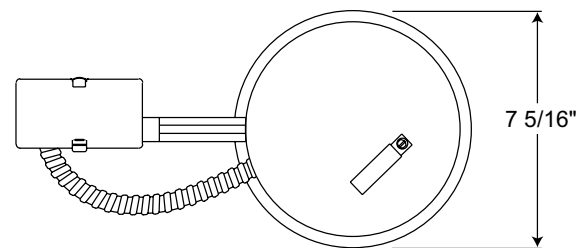

PRODUCT SPECIFICATIONS

Lamp Lamp ratings based on trim selected—see page 2.

Socket Medium base porcelain with nickel-plated copper screw shell
 • Drop socket with spring to accommodate certain trim installation.

Trims Trim selection shown on page 2.

Labels UL listed for through-branch wiring, damp locations and IP
 • Product thermally protected against improper use of lamps
 • Union made • UL Listed/CSA certified • Trims 239, 241 and 242 are wet location approved for covered ceiling applications • Trims 28, 29 are wet location approved for covered ceiling applications, **when used with outdoor rated lamps.**

Testing All reports are based on published industry procedures; field performance may differ from laboratory performance.

Specifications subject to change without notice.

INSTALLATION

Junction Box Pre-wired junction box, UL listed/CSA certified for through-branch wiring maximum 4 No. 12 AWG 90° C branch circuit conductors (2 in, 2 out) • Junction box provided with removable access plate, (5) ½" knockouts, (4) Non-metallic sheathed cable connectors and ground wire • Knockouts equipped with pryout slots.

Housing and trim can be ordered together or separate, but will always ship separately.

DIMENSIONS

6 3/4" CEILING CUTOUT

Accessories

Catalog Number	Description
ALG6R	Air-Loc Gasket

To order, specify catalog number.