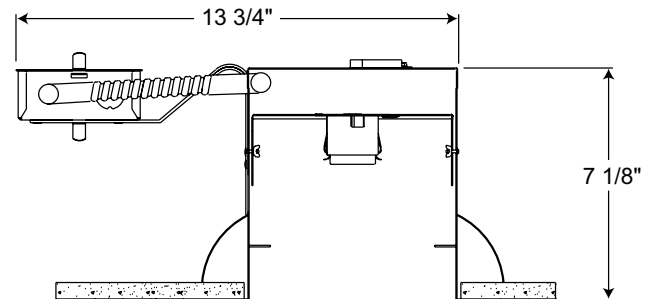

PRODUCT SPECIFICATIONS

Lamp Lamp ratings based on trim selected—see page 2.

Socket Medium base porcelain with nickel-plated copper screw shell
 • Drop socket with spring to accommodate certain trim installation.

Trims Trim selection shown on page 2.

Labels UL listed for through-branch wiring, damp locations and IP
 • Product thermally protected against improper use of lamps
 • Union made • UL Listed/CSA certified • Trims 239, 241 and 242 are wet location approved for covered ceiling applications • Trims 28, 29 are wet location approved for covered ceiling applications, **when used with outdoor rated lamps.**

Testing All reports are based on published industry procedures; field performance may differ from laboratory performance.

Specifications subject to change without notice.

INSTALLATION

Junction Box Pre-wired junction box, UL listed/CSA certified for through-branch wiring maximum 4 No. 12 AWG 90° C branch circuit conductors (2 in, 2 out) • Junction box provided with removable access plate, (5) ½" knockouts, (4) Non-metallic sheathed cable connectors and ground wire • Knockouts equipped with pryout slots.

Housing and trim can be ordered together or separate, but will always ship separately.

DIMENSIONS

6 3/4" CEILING CUTOUT

Accessories

Catalog Number	Description
ALG6R	Air-Loc Gasket

To order, specify catalog number.