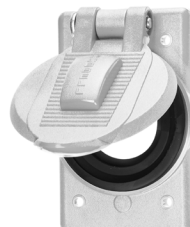

### Electric Fishing Reel Devices

Hubbell has a DC rated electrical system designed specifically for larger electric fishing reel systems. Up until now, larger electric fishing reel systems typically utilized conventional 30 Amp AC rated devices since an appropriately rated DC system was not available.

The system features a corrosion-resistant plug, connector body and receptacle and can be used along with a Hubbell outlet box and weatherproof cover plate to complete the installation. These devices are all rated at 28 Volt DC and applicable for all 12, 24 and 32 Volt DC fishing reel systems. The devices are UL listed and CSA certified. All devices are made of high-visibility yellow nylon that is impact resistant and UV stabilized for longer life. Also, the contacts are nickel plated for corrosion resistance.

### Accessories

| Description   | Catalog Number       |
|---|----------------------|
| Gray, high-impact thermoplastic FD (deep) weatherproof box with ¼ in. (19.1) NPT threaded hub, with 30 cubic inch capacity. | <b>HBL6083</b>       |
| Same as HBL6083 except yellow in color.   | <b>HBL60CM83A</b>    |
| Same as HBL6083 except white in color.  | <b>HBL60CM83WA</b>   |
| Spring-loaded lift cover, for weatherproofing HBL328DCR outlet. Yellow in color.  | <b>HBL74CM25WOA</b>  |
| Same as HBL74CM25WOAW except white in color.  | <b>HBL74CM25WOAW</b> |
| Same as HBL74CM25WOAW except gray in color.   | <b>HBL7425WOA</b>    |

Note: See page AA-50 for 55° angle adapters and additional accessories.

HBL60CM83A

HBL74CM25WOA

HBL74CM25WOAW