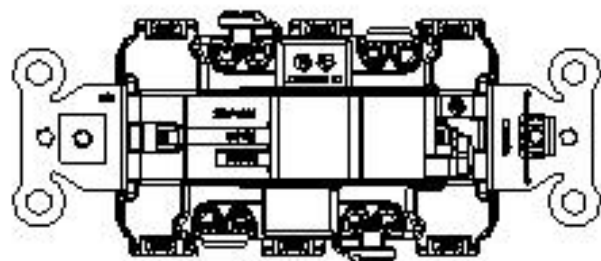

NOTE:
1. BASE COLOR: BLACK
2. ALL DIMENSIONS ARE IN INCHES AND (MILLIMETERS)

SHEET 1 OF 2

REPAIRABLE	☐
NON-REPAIRABLE	☒

SYM	REVISIONS	APP	DATE
4	SEE SHT 2 FOR CHANGES DCN23171. D.LI	D.LI	06/16/17
3	SEE SHT 2 FOR CHANGES DCN20216. MYA	DJP	11/26/13
2	SEE SHT 2 FOR CHANGES DCN16975	C.Z	08/05/10
1	RELEASE FOR PRODUCTION PER DCN16799	C.Z	06/30/10

THE DESIGN AND DIMENSIONS OF THE PRODUCT SHOWN ON THIS DRAWING ARE SUBJECT TO CHANGE WITHOUT NOTICE

TITLE
COMMERCIAL GRADE
15A & 20A SNAP DECO SWITCH, HUBBELL

TOLERANCES UNLESS OTHERWISE SPECIFIED FRACTIONS ± 1/64 DECIMALS ± .005 ANGLES ± 2°	WIRING DEVICE-KELLEMS HUBBELL INCORPORATED BRIDGEPORT, CT	
	DR. BY F.Z	APP. BY
	TR. BY J.X	SCALE
	CHK'D BY C.Z	DATE 6/30/10