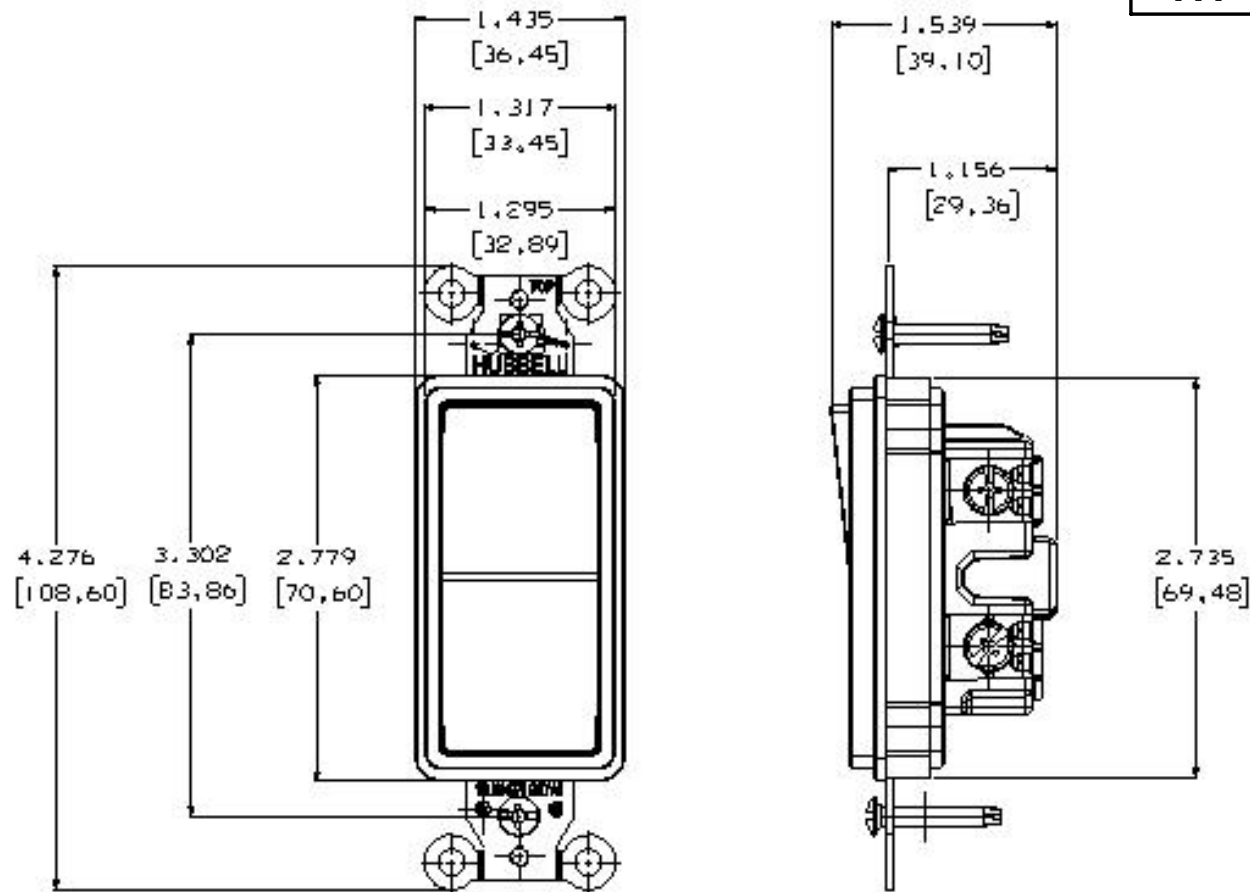

M-11059 4

CATALOG NO.	RATING/TYPE	COLOR
DS115	SWITCH, DECO SER, SP, 15A 120/277V, BR	BROWN
DS115I	SWITCH, DECO SER, SP, 15A 120/277V, IV	IVORY
DS115GY	SWITCH, DECO SER, SP, 15A 120/277V, GY	GRAY
DS115W	SWITCH, DECO SER, SP, 15A 120/277V, WH	WHITE
DS115BK	SWITCH, DECO SER, SP, 15A 120/277V, BK	BLACK
DS115OW	SWITCH, DECO SER, SP, 15A 120/277V, OW	OFFICE WHT
DS115AL	SWITCH, DECO SER, SP, 15A 120/277V, AL	ALMOND
DS115LA	SWITCH, DECO SER, SP, 15A 120/277V, LA	LT ALMOND
DS315	SWITCH, DECO SER, 3W, 15A 120/277V, BR	BROWN
DS315I	SWITCH, DECO SER, 3W, 15A 120/277V, IV	IVORY
DS315GY	SWITCH, DECO SER, 3W, 15A 120/277V, GY	GRAY
DS315W	SWITCH, DECO SER, 3W, 15A 120/277V, WH	WHITE
DS315BK	SWITCH, DECO SER, 3W, 15A 120/277V, BK	BLACK
DS315OW	SWITCH, DECO SER, 3W, 15A 120/277V, OW	OFFICE WHT
DS315AL	SWITCH, DECO SER, 3W, 15A 120/277V, AL	ALMOND
DS315LA	SWITCH, DECO SER, 3W, 15A 120/277V, LA	LT ALMOND
DS120	SWITCH, DECO SER, SP, 20A 120/277V, BR	BROWN
DS120I	SWITCH, DECO SER, SP, 20A 120/277V, IV	IVORY
DS120GY	SWITCH, DECO SER, SP, 20A 120/277V, GY	GRAY
DS120W	SWITCH, DECO SER, SP, 20A 120/277V, WH	WHITE
DS120BK	SWITCH, DECO SER, SP, 20A 120/277V, BK	BLACK
DS120OW	SWITCH, DECO SER, SP, 20A 120/277V, OW	OFFICE WHT
DS120AL	SWITCH, DECO SER, SP, 20A 120/277V, AL	ALMOND
DS120LA	SWITCH, DECO SER, SP, 20A 120/277V, LA	LT ALMOND
DS320	SWITCH, DECO SER, 3W, 20A 120/277V, BR	BROWN
DS320I	SWITCH, DECO SER, 3W, 20A 120/277V, IV	IVORY
DS320GY	SWITCH, DECO SER, 3W, 20A 120/277V, GY	GRAY
DS320W	SWITCH, DECO SER, 3W, 20A 120/277V, WH	WHITE
DS320BK	SWITCH, DECO SER, 3W, 20A 120/277V, BK	BLACK
DS320OW	SWITCH, DECO SER, 3W, 20A 120/277V, OW	OFFICE WHT
DS320AL	SWITCH, DECO SER, 3W, 20A 120/277V, AL	ALMOND
DS320LA	SWITCH, DECO SER, 3W, 20A 120/277V, LA	LT ALMOND
DS120IL	SWITCH, DECO SER, SP, 20A 120/277V, ILI	IVORY
DS120ILW	SWITCH, DECO SER, SP, 20A 120/277V, ILW	WHITE
DS320IL	SWITCH, DECO SER, 3W, 20A 120/277V, ILI	IVORY
DS320ILW	SWITCH, DECO SER, 3W, 20A 120/277V, ILW	WHITE
DS320ILBK	SWITCH, DECO SER, 3W, 20A 120/277V, ILBK	BLACK
DS120ILR	SWITCH, DECO SER, SP, 20A 120/277V, IL	RED
DS120ILLA	SWITCH, DECO SER, SP, 20A 120/277V, IL	LT ALMOND
DS120PL	SWITCH, DECO SER, SP, 20A 120/277V, PLIV	IVORY
DS120PLBK	SWITCH, DECO SER, SP, 20A 120/277V, PLBK	BLACK
DS120PLW	SWITCH, DECO SER, SP, 20A 120/277V, PLWH	WHITE
DS120PLGY	SWITCH, DECO SER, SP, 20A 120/277V, PLGY	GRAY
DS120R	SWITCH, DECO SER, SP, 20A 120/277V, RD	RED
DS320R	SWITCH, DECO SER, 3W, 20A 120/277V, RD	RED