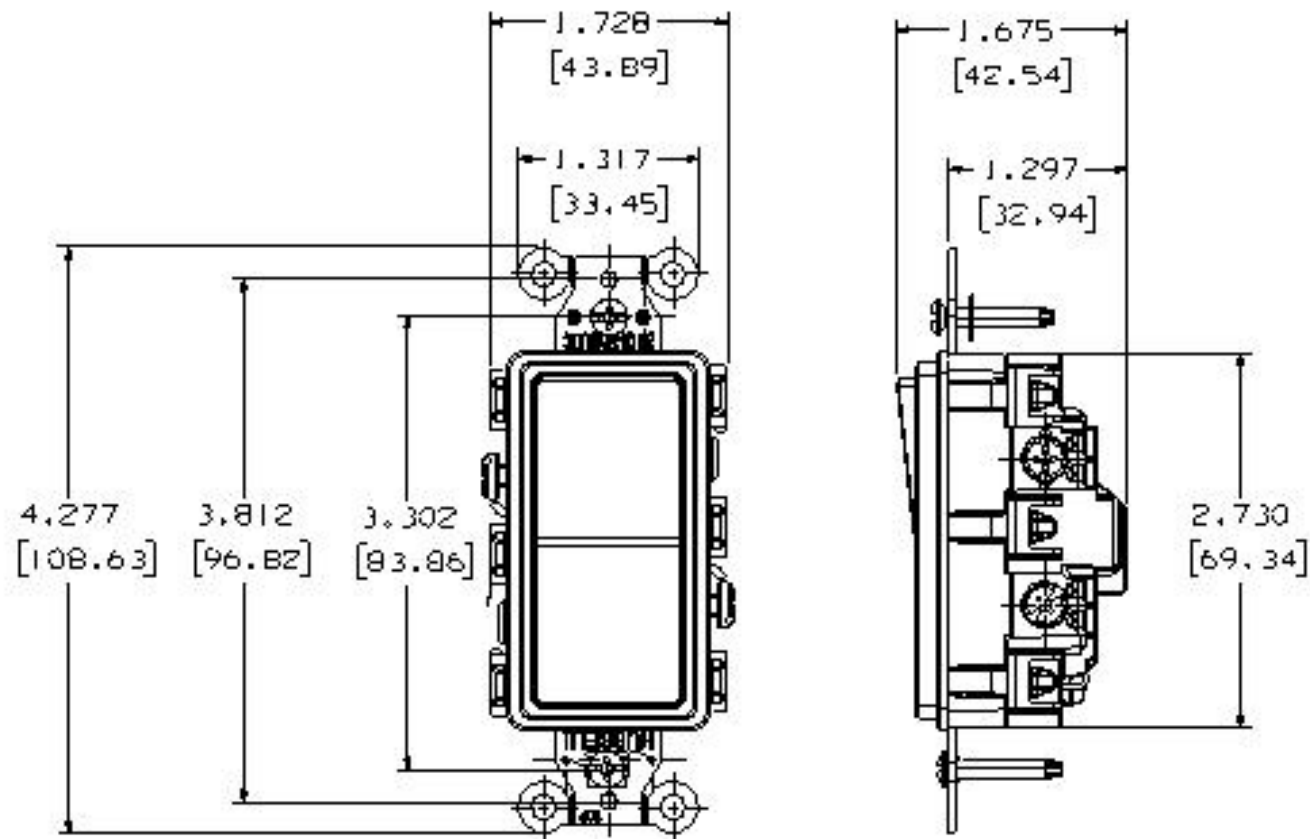

M-11059 4

CATALOG NO.	RATING/TYPE	COLOR
DS220B	SWITCH, DECO SER, DP, 20A 120/277V, BR	BROWN
DS220I	SWITCH, DECO SER, DP, 20A 120/277V, IV	IVORY
DS220GY	SWITCH, DECO SER, DP, 20A 120/277V, GY	GRAY
DS220W	SWITCH, DECO SER, DP, 20A 120/277V, WH	WHITE
DS220BK	SWITCH, DECO SER, DP, 20A 120/277V, BK	BLACK
DS220OW	SWITCH, DECO SER, DP, 20A 120/277V, OW	OFFICE WHITE
DS220AL	SWITCH, DECO SER, DP, 20A 120/277V, AL	ALMOND
DS220LA	SWITCH, DECO SER, DP, 20A 120/277V, LA	LIGHT ALMOND
DS420	SWITCH, DECO SER, 4W, 20A 120/277V, BR	BROWN
DS420I	SWITCH, DECO SER, 4W, 20A 120/277V, IV	IVORY
DS420GY	SWITCH, DECO SER, 4W, 20A 120/277V, GY	GRAY
DS420W	SWITCH, DECO SER, 4W, 20A 120/277V, WH	WHITE
DS420BK	SWITCH, DECO SER, 4W, 20A 120/277V, BK	BLACK
DS420OW	SWITCH, DECO SER, 4W, 20A 120/277V, OW	OFFICE WHITE
DS420AL	SWITCH, DECO SER, 4W, 20A 120/277V, AL	ALMOND
DS420LA	SWITCH, DECO SER, 4W, 20A 120/277V, LA	LIGHT ALMOND
DS420R	SWITCH, DECO SER, 4W, 20A 120/277V, RD	RED

LIST OF PARTS		
DESCRIPTION	MATERIAL	FINISH
ROCKER	THERMOPLASTIC	NONE
TOP HOUSING	THERMOPLASTIC	NONE
BASE	THERMOPLASTIC	NONE
RUBBER INSERT	ELASTOMER	NONE
RUBBER BUMPER	ELASTOMER	NONE
DRIVE SCREW	STEEL	ZINC PLATED
MOUNTING SCREW	STEEL	ZINC PLATED
STRAP	STEEL	ZINC PLATED
SPRING	STEEL	NONE
STAPLE	STEEL	NONE
BRUSH	BRASS ALLOY	BRIGHT DIP
SILVER CONTACT	SILVER ALLOY	NONE
COMMON TERMINAL	BRASS ALLOY	SILVER PLATED
SP STATIONARY TERM.	BRASS ALLOY	BRIGHT DIP
GROUND TERMINAL	BRASS ALLOY	BRIGHT DIP
3W STATIONARY TERM.	BRASS ALLOY	BRIGHT DIP
PVC WASHER	PVC PLASTIC	NONE
BRUSH ACTUATOR	STEEL	ZINC PLATED
LAMP-WIRE PIN	BRASS ALLOY	NONE
LED LAMP		NONE