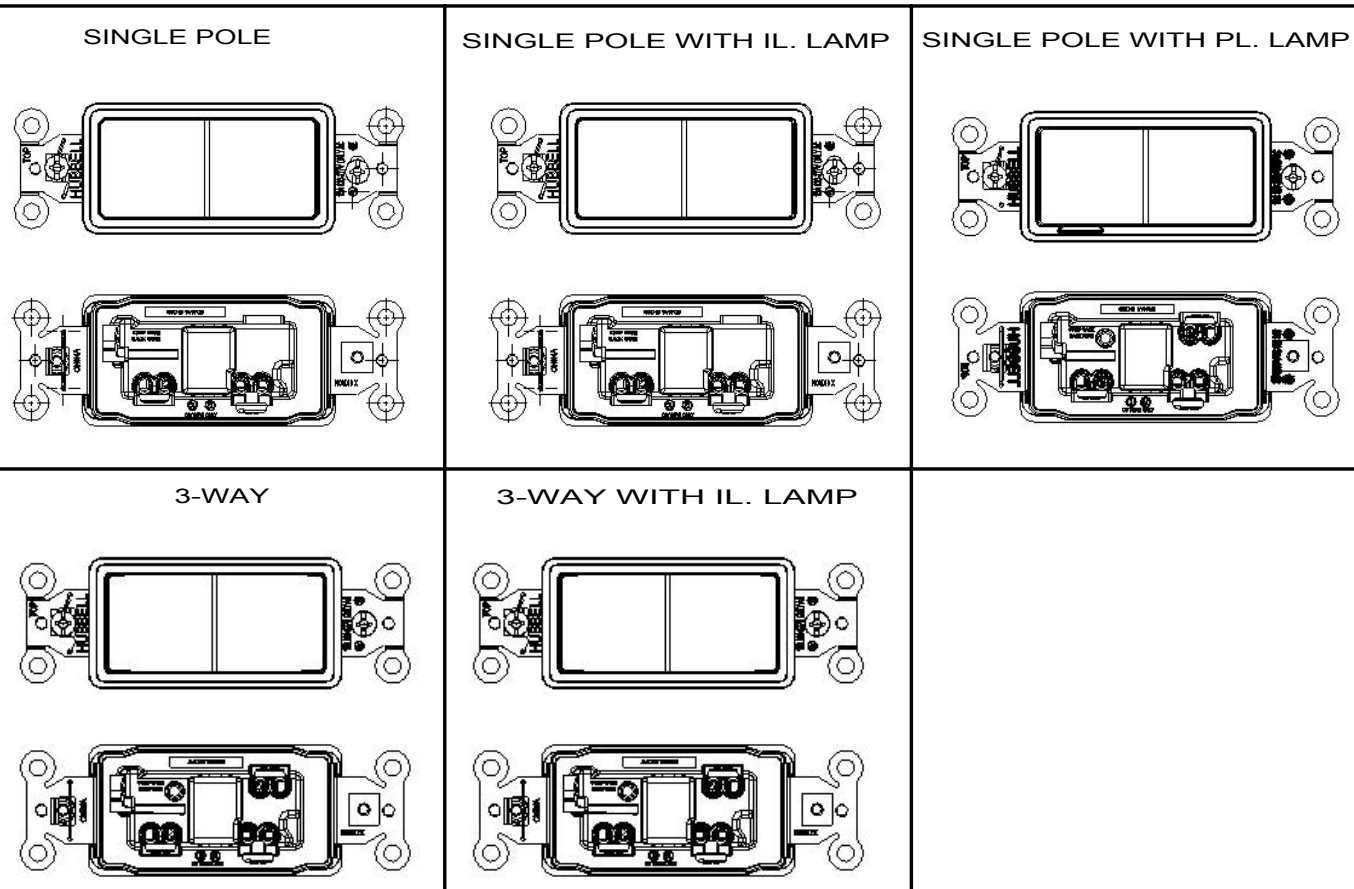

SYM	REVISIONS	APP	DATE
4	ADDED CATALOG NO. DS320ILBK PER DCN 23171. D.LI	D.LI	06/16/17
3	ADDED CATALOG NOS. DS120ILR, DS120ILLA AND SPECS PER DCN 20216. MYA	DJP	11/26/13
2	ADDED CATALOG NOS. DS120PLBK/DS120PLW/ DS120PLGY PER DCN16975	C.Z	08/05/10
1	RELEASE FOR PRODUCTION PER DCN16799	C.Z	06/30/10

THE DESIGN AND DIMENSIONS OF THE PRODUCT SHOWN ON THIS DRAWING ARE SUBJECT TO CHANGE WITHOUT NOTICE

TOLERANCES UNLESS OTHERWISE SPECIFIED		WIRING DEVICE-KELLEMS HUBBELL INCORPORATED BRIDGEPORT, CT	
FRACTIONS	± 1/64	DR. BY	F.Z
DECIMALS	± .005	TR. BY	J.X
ANGLES	± 2°	APP. BY	SCALE
		CHK'D BY	C.Z
		DATE	6/30/10

NOTE:
1. BASE COLOR: BLACK
2. ALL DIMENSIONS ARE IN INCHES AND (MILLIMETERS)

SHEET 2 OF 2