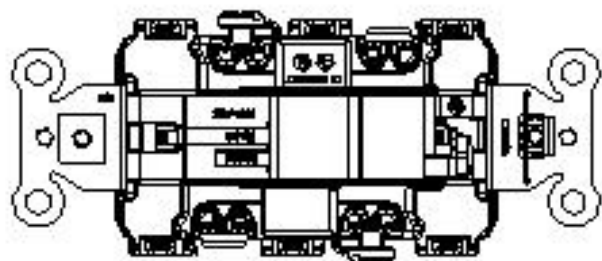

NOTE:
1. BASE COLOR: BLACK
2. ALL DIMENSIONS ARE IN INCHES AND (MILLIMETERS)

SHEET 1 OF 2

REPAIRABLE	☐
NON-REPAIRABLE	☒

SYM	REVISIONS	APP	DATE
4	SEE SHT 2 FOR CHANGES DCN23171. D.LI	D.LI	06/16/17
3	SEE SHT 2 FOR CHANGES DCN20216. MYA	DJP	11/26/13
2	SEE SHT 2 FOR CHANGES DCN16975	C.Z	08/05/10
1	RELEASE FOR PRODUCTION PER DCN16799	C.Z	06/30/10

THE DESIGN AND DIMENSIONS OF THE PRODUCT SHOWN ON THIS DRAWING ARE SUBJECT TO CHANGE WITHOUT NOTICE

TITLE
COMMERCIAL GRADE
15A & 20A SNAP DECO SWITCH, HUBBELL

TOLERANCES UNLESS OTHERWISE SPECIFIED FRACTIONS ± 1/64 DECIMALS ± .005 ANGLES ± 2°	WIRING DEVICE-KELLEMS HUBBELL INCORPORATED BRIDGEPORT, CT	
	DR. BY F.Z	APP. BY
	TR. BY J.X	SCALE
	CHK'D BY C.Z	DATE 6/30/10