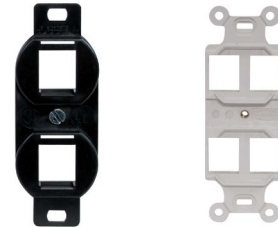

Duplex Outlet Frames, Unloaded

Color	2-Port	4-Port
Black	BR106B	Q106B
Gray	BR106G	Q106G
Ivory	BR106E	Q106E
Office White	BR106C	Q106O
White	BR106W	Q106W

Secure-IT Plates

Secure-IT Plates protect mated and unmated connections from physical damage and unauthorized tampering. Available in Tamper-Resistant and Weatherproof versions.