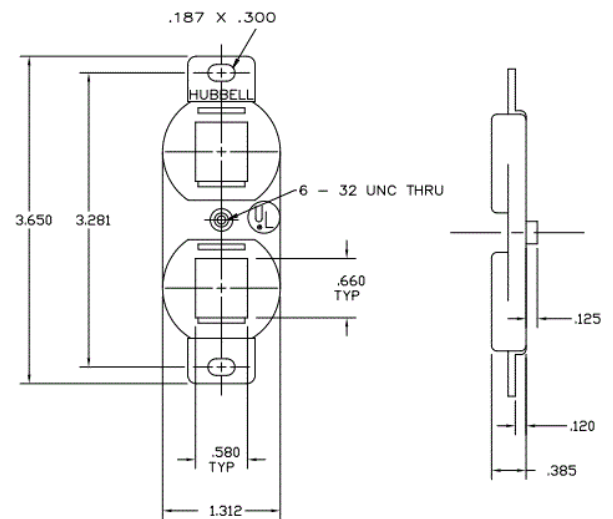

iStation  
Wallplates  
Duplex 106 Outlet Frame

Features

- 2-Port
- Integrates with all Hubbell keystone connections (AV, data, and fiber)

Ordering Information

Description	Color	UPC Number	Catalog Number
iStation Duplex 106 Outlet Frame, 2-Port	Ivory	662620785387	BR106E

Listings

UL and cUL Listed 1863  
RoHS Compliant

Specifications

Plate Material	High-impact thermoplastic (UL 94V-0)
----------------	--------------------------------------

Online Resources

eCatalog

Dimensions in Inches (mm)

Hubbell Wiring Device-Kellems • Hubbell Incorporated (Delaware) • 40 Waterview Drive • Shelton, CT 06484

Phone (800) 288-6000 • Fax (800) 255-1031 • Specifications subject to change without notice.