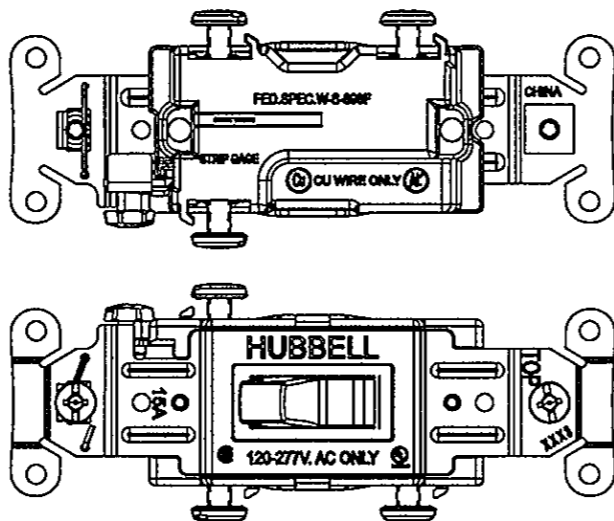

M-10870 | 3

CATALOG NO.	RATING/TYPE	TOGGLE COLOR
CS115	15A 120-277VAC S.P.	BROWN
CS115I	15A 120-277VAC S.P.	IVORY
CS115GY	15A 120-277VAC S.P.	GRAY
CS115W	15A 120-277VAC S.P.	WHITE
CS115BK	15A 120-277VAC S.P.	BLACK
CS115OW	15A 120-277VAC S.P.	OFFICE WHITE
CS115AL	15A 120-277VAC S.P.	ALMOND
CS115LA	15A 120-277VAC S.P.	LIGHT ALMOND
CS315	15A 120-277VAC 3W	BROWN
CS315I	15A 120-277VAC 3W	IVORY
CS315GY	15A 120-277VAC 3W	GRAY
CS315W	15A 120-277VAC 3W	WHITE
CS315OW	15A 120-277VAC 3W	OFFICE WHITE
CS315AL	15A 120-277VAC 3W	ALMOND
CS315LA	15A 120-277VAC 3W	LIHT ALMOND
CS120	20A 120-277VAC S.P.	BROWN
CS120BK	20A 120-277VAC S.P.	BLACK
CS120I	20A 120-277VAC S.P.	IVORY
CS120GY	20A 120-277VAC S.P.	GRAY
CS120W	20A 120-277VAC S.P.	WHITE
CS120OW	20A 120-277VAC S.P.	OFFICE WHITE
CS120AL	20A 120-277VAC S.P.	ALMOND
CS120LA	20A 120-277VAC S.P.	LIGHT ALMOND
CS320	20A 120-277VAC 3W	BROWN
CS320BK	20A 120-277VAC 3W	BLACK
CS320I	20A 120-277VAC 3W	IVORY
CS320GY	20A 120-277VAC 3W	GRAY
CS320W	20A 120-277VAC 3W	WHITE
CS320OW	20A 120-277VAC 3W	OFFICE WHITE
CS320AL	20A 120-277VAC 3W	ALMOND
CS320LA	20A 120-277VAC 3W	LIGHT ALMOND