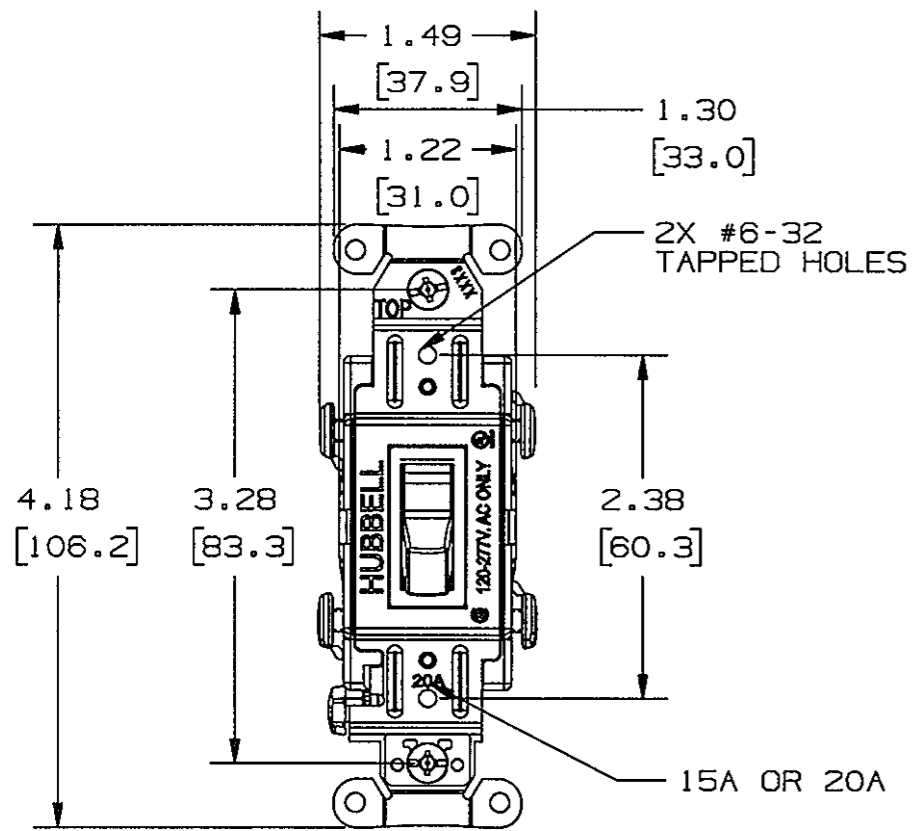

M-10870 3

CATALOG NO.	RATING/TYPE	TOGGLE COLOR
1201B	15A 120-277VAC S.P.	BROWN
1201GY	15A 120-277VAC S.P.	GRAY
1201I	15A 120-277VAC S.P.	IVORY
1201W	15A 120-277VAC S.P.	WHITE
1201BK	15A 120-277VAC S.P.	BLACK
1201AL	15A 120-277VAC S.P.	ALMOND
1201LA	15A 120-277VAC S.P.	LIGHT ALMOND
1203B	15A 120-277VAC 3W	BROWN
1203GY	15A 120-277VAC 3W	GRAY
1203I	15A 120-277VAC 3W	IVORY
1203W	15A 120-277VAC 3W	WHITE
1203BK	15A 120-277VAC 3W	BLACK
1203AL	15A 120-277VAC 3W	ALMOND
1203LA	15A 120-277VAC 3W	LIGHT ALMOND
1221B	20A 120-277VAC S.P.	BROWN
1221GY	20A 120-277VAC S.P.	GRAY
1221I	20A 120-277VAC S.P.	IVORY
1221R	20A 120-277VAC S.P.	RED
1221W	20A 120-277VAC S.P.	WHITE
1221AL	20A 120-277VAC S.P.	ALMOND
1221BK	20A 120-277VAC S.P.	BLACK
1221LA	20A 120-277VAC S.P.	LIGHT ALMOND
1222B	20A 120-277VAC D.P.	BROWN
1222GY	20A 120-277VAC D.P.	GRAY
1222I	20A 120-277VAC D.P.	IVORY
1222R	20A 120-277VAC D.P.	RED
1222W	20A 120-277VAC D.P.	WHITE
1222AL	20A 120-277VAC D.P.	ALMOND
1222BK	20A 120-277VAC D.P.	BLACK
1222LA	20A 120-277VAC D.P.	LIGHT ALMOND
1223B	20A 120-277VAC 3W	BROWN
1223GY	20A 120-277VAC 3W	GRAY
1223I	20A 120-277VAC 3W	IVORY
1223R	20A 120-277VAC 3W	RED
1223W	20A 120-277VAC 3W	WHITE
1223AL	20A 120-277VAC 3W	ALMOND
1223BK	20A 120-277VAC 3W	BLACK
1223LA	20A 120-277VAC 3W	LIGHT ALMOND
1224B	20A 120-277VAC 4W	BROWN
1224GY	20A 120-277VAC 4W	GRAY
1224I	20A 120-277VAC 4W	IVORY
1224R	20A 120-277VAC 4W	RED
1224W	20A 120-277VAC 4W	WHITE
1224AL	20A 120-277VAC 4W	ALMOND
1224BK	20A 120-277VAC 4W	BLACK
1224LA	20A 120-277VAC 4W	LIGHT ALMOND

LIST OF PARTS		
DESCRIPTION	MATERIAL	FINISH
TOGGLE	THERMOPLASTIC	NONE
TOP HOUSING	THERMOPLASTIC	NONE
BOTTOM HOUSING	THERMOPLASTIC	NONE
RUBBER BUMPER	ELASTOMER	NONE
RIVET	STEEL	ZINC PLATED
GROUND CLIP	301 S.S	NONE
MOUNTING SCREW	STEEL	ZINC PLATED
WASHER	THERMOPLASTIC	NONE
STRAP HUBBELL	STEEL	ZINC PLATED
GROUND SCREW	STEEL	DYE GREEN
GROUND CLAMP	STEEL	NI PLATED
WIRE CLAMP	STEEL	NI PLATED
ACTUATOR SPRING	SPRING WIRE	NONE
SPRING HOLDER	BRASS ALLOY	NONE
STATIONARY TERMINAL	BRASS ALLOY	BRIGHT DIP
BRUSH TERMINAL-L	BRASS ALLOY	BRIGHT DIP
BRUSH TERMINAL-R	BRASS ALLOY	BRIGHT DIP
CROSSOVER TERMINAL	BRASS ALLOY	BRIGHT DIP
TERMINAL SCREW	BRASS ALLOY	PLATED
SILVET CONTACT	CADMIUM FREE SILVER ALLOY	NONE