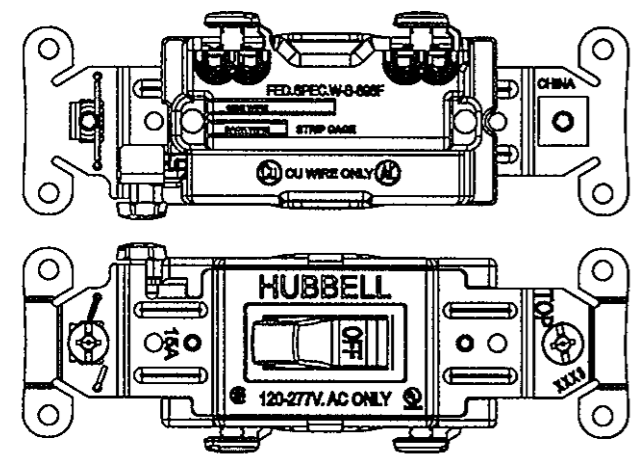

LIST OF PARTS		
DESCRIPTION	MATERIAL	FINISH
TOGGLE	THERMOPLASTIC	NONE
TOP HOUSING	THERMOPLASTIC	NONE
BOTTOM HOUSING	THERMOPLASTIC	NONE
RUBBER BUMPER	ELASTOMER	NONE
RIVET	STEEL	ZINC PLATED
GROUND SPRING	STAINLESS STEEL	NONE
MOUNTING SCREW	STEEL	ZINC PLATED
WASHER	THERMOPLASTIC	NONE
BRIDGE	STEEL	ZINC PLATED
GROUND SCREW	STEEL	DYE GREEN
GROUND CLAMP	STEEL	NI PLATED
WIRE CLAMP	STEEL	NI PLATED
ACTUATOR SPRING	SPRING WIRE	NONE
SPRING HOLDER	BRASS ALLOY	NONE
STATIONARY TERMINAL	BRASS ALLOY	BRIGHT DIP
BRUSH TERMINAL-L	BRASS ALLOY	BRIGHT DIP
BRUSH TERMINAL-R	BRASS ALLOY	BRIGHT DIP
CROSSOVER TERMINAL	BRASS ALLOY	BRIGHT DIP
TERMINAL SCREW	STEEL	PLATED
SILVER CONTACT	CADMIUM FREE SILVER ALLOY	NONE

DIMENSION SHEET FOR CAT. NO. SEE TABLE

REPAIRABLE

NON-REPAIRABLE

B

M-10870

3

SINGLE POLE/BACK WIRE & SIDE WIRE

DOUBLE POLE/BACK WIRE & SIDE WIRE

THE DESIGN AND DIMENSIONS OF THE PRODUCT SHOWN ON THIS DRAWING ARE SUBJECT TO CHANGE WITHOUT NOTICE

TITLE SPECIFICATION GRADE COMMERCIAL SERIES 15A & 20A BACK & SIDE WIRE AC TOGGLE SWITCH, HUBBELL

TOLERANCES UNLESS OTHERWISE SPECIFIED		WIRING DEVICE-KELLEMS HUBBELL INCORPORATED BRIDGEPORT, CT	
FRACTIONS	± 1/64	DR. BY J.X	APP. BY C.Z
DECIMALS	± .005	TR. BY J.X	SCALE
ANGLES	± 2'	CHK'D BY J.X	DATE 6/17/09