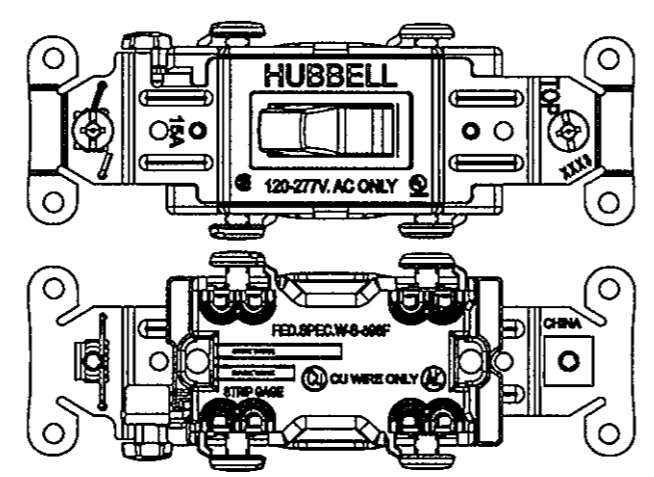

4W/BACK WIRE & SIDE WIRE