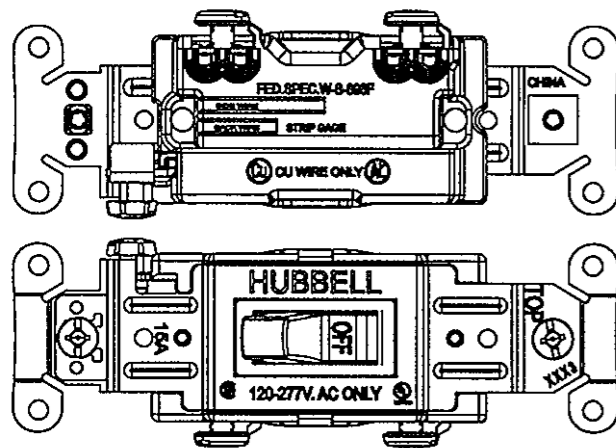

SINGLE POLE/BACK WIRE & SIDE WIRE