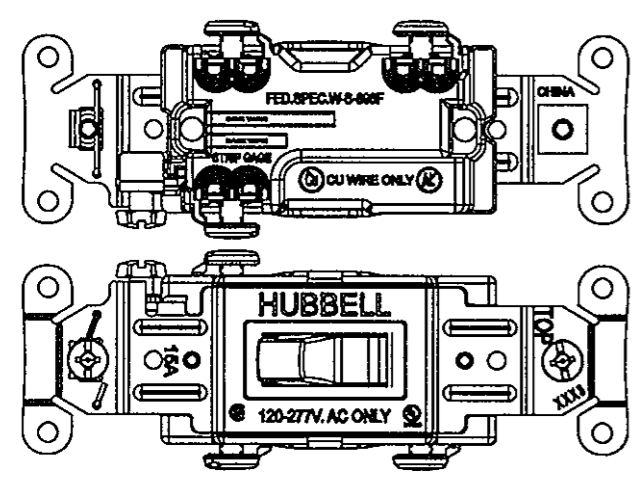

3W/BACK WIRE & SIDE WIRE