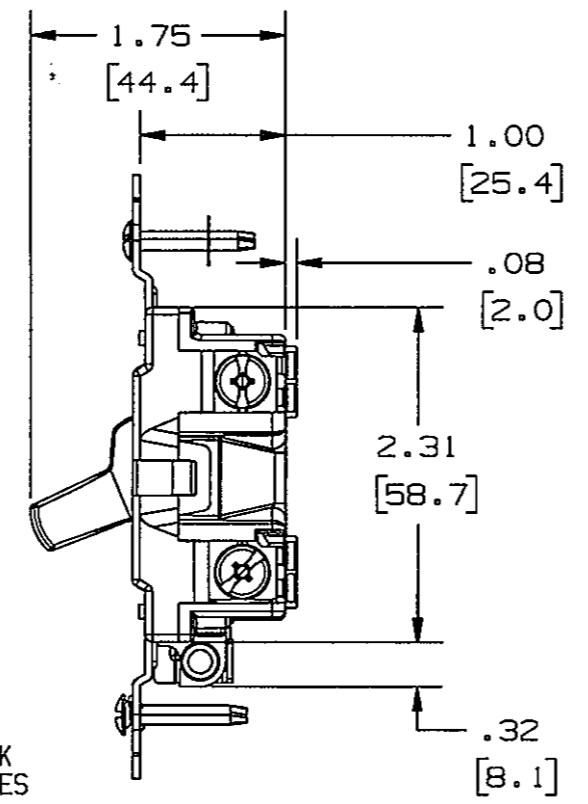

M-10870 3

NOTE:
1. TOP HOUSING COLOR: GRAY
2. BOTTOM HOUSING COLOR: BLACK
3. ALL DIMENSIONS ARE IN INCHES AND (MILLIMETERS)

CATALOG NO.	RATING/TYPE	TOGGLE COLOR
CSB115	15A 120-277VAC S.P.	BROWN
CSB115I	15A 120-277VAC S.P.	IVORY
CSB115GY	15A 120-277VAC S.P.	GRAY
CSB115W	15A 120-277VAC S.P.	WHITE
CSB115BK	15A 120-277VAC S.P.	BLACK
CSB115OW	15A 120-277VAC S.P.	OFFICE WHITE
CSB115AL	15A 120-277VAC S.P.	ALMOND
CSB115LA	15A 120-277VAC S.P.	LIGHT ALMOND
CSB215	15A 120-277VAC D.P.	BROWN
CSB215I	15A 120-277VAC D.P.	IVORY
CSB215GY	15A 120-277VAC D.P.	GRAY
CSB215W	15A 120-277VAC D.P.	WHITE
CSB215BK	15A 120-277VAC D.P.	BLACK
CSB215OW	15A 120-277VAC D.P.	OFFICE WHITE
CSB215AL	15A 120-277VAC D.P.	ALMOND
CSB215LA	15A 120-277VAC D.P.	LIGHT ALMOND
CSB315	15A 120-277VAC 3W	BROWN
CSB315I	15A 120-277VAC 3W	IVORY
CSB315GY	15A 120-277VAC 3W	GRAY
CSB315W	15A 120-277VAC 3W	WHITE
CSB315BK	15A 120-277VAC 3W	BLACK
CSB315OW	15A 120-277VAC 3W	OFFICE WHITE
CSB315AL	15A 120-277VAC 3W	ALMOND
CSB315LA	15A 120-277VAC 3W	LIGHT ALMOND
CSB415	15A 120-277VAC 4W	BROWN
CSB415I	15A 120-277VAC 4W	IVORY
CSB415GY	15A 120-277VAC 4W	GRAY
CSB415W	15A 120-277VAC 4W	WHITE
CSB415BK	15A 120-277VAC 4W	BLACK
CSB415OW	15A 120-277VAC 4W	OFFICE WHITE
CSB415AL	15A 120-277VAC 4W	ALMOND
CSB415LA	15A 120-277VAC 4W	LIGHT ALMOND
CSB120	20A 120-277VAC S.P.	BROWN
CSB120I	20A 120-277VAC S.P.	IVORY
CSB120GY	20A 120-277VAC S.P.	GRAY
CSB120W	20A 120-277VAC S.P.	WHITE
CSB120R	20A 120-277VAC S.P.	RED
CSB120BK	20A 120-277VAC S.P.	BLACK
CSB120OW	20A 120-277VAC S.P.	OFFICE WHITE
CSB120AL	20A 120-277VAC S.P.	ALMOND
CSB120LA	20A 120-277VAC S.P.	LIGHT ALMOND
CSB220	20A 120-277VAC D.P.	BROWN
CSB220I	20A 120-277VAC D.P.	IVORY
CSB220GY	20A 120-277VAC D.P.	GRAY
CSB220W	20A 120-277VAC D.P.	WHITE
CSB220R	20A 120-277VAC D.P.	RED
CSB220BK	20A 120-277VAC D.P.	BLACK
CSB220OW	20A 120-277VAC D.P.	OFFICE WHITE
CSB220AL	20A 120-277VAC D.P.	ALMOND
CSB220LA	20A 120-277VAC D.P.	LIGHT ALMOND
CSB320	20A 120-277VAC 3W	BROWN
CSB320I	20A 120-277VAC 3W	IVORY
CSB320GY	20A 120-277VAC 3W	GRAY
CSB320W	20A 120-277VAC 3W	WHITE
CSB320R	20A 120-277VAC 3W	RED
CSB320BK	20A 120-277VAC 3W	BLACK
CSB320OW	20A 120-277VAC 3W	OFFICE WHITE
CSB320AL	20A 120-277VAC 3W	ALMOND
CSB320LA	20A 120-277VAC 3W	LIGHT ALMOND
CSB420	20A 120-277VAC 4W	BROWN
CSB420I	20A 120-277VAC 4W	IVORY
CSB420GY	20A 120-277VAC 4W	GRAY
CSB420W	20A 120-277VAC 4W	WHITE
CSB420R	20A 120-277VAC 4W	RED
CSB420BK	20A 120-277VAC 4W	BLACK
CSB420OW	20A 120-277VAC 4W	OFFICE WHITE
CSB420AL	20A 120-277VAC 4W	ALMOND
CSB420LA	20A 120-277VAC 4W	LIGHT ALMOND