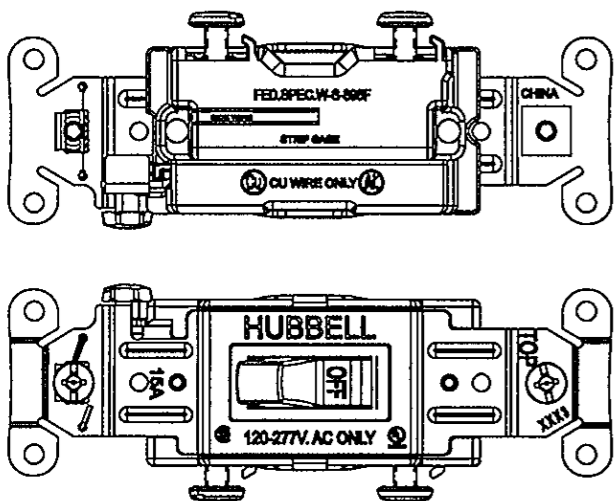

3W/SIDE WIRE