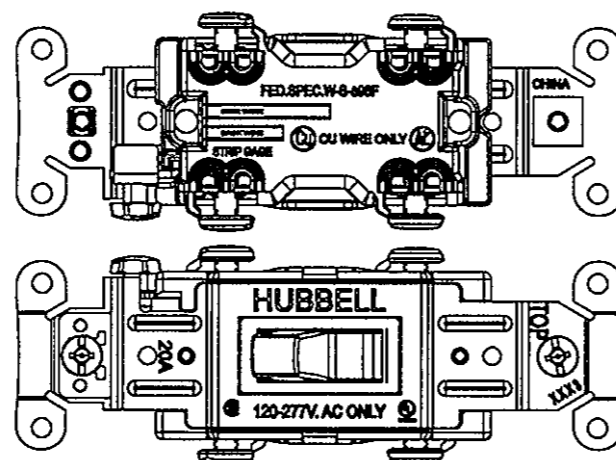

LIST OF PARTS		
DESCRIPTION	MATERIAL	FINISH
TOGGLE	THERMOPLASTIC	NONE
TOP HOUSING	THERMOPLASTIC	NONE
BOTTOM HOUSING	THERMOPLASTIC	NONE
RUBBER BUMPER	ELASTOMER	NONE
RIVET	STEEL	ZINC PLATED
GROUND CLIP	301 S.S	NONE
MOUNTING SCREW	STEEL	ZINC PLATED
WASHER	THERMOPLASTIC	NONE
STRAP HUBBELL	STEEL	ZINC PLATED
GROUND SCREW	STEEL	DYE GREEN
GROUND CLAMP	STEEL	NI PLATED
WIRE CLAMP	STEEL	NI PLATED
ACTUATOR SPRING	SPRING WIRE	NONE
SPRING HOLDER	BRASS ALLOY	NONE
STATIONARY TERMINAL	BRASS ALLOY	BRIGHT DIP
BRUSH TERMINAL-L	BRASS ALLOY	BRIGHT DIP
BRUSH TERMINAL-R	BRASS ALLOY	BRIGHT DIP
CROSSOVER TERMINAL	BRASS ALLOY	BRIGHT DIP
TERMINAL SCREW	BRASS ALLOY	PLATED
SILVET CONTACT	CADMIUM FREE SILVER ALLOY	NONE

SINGLE POLE/BACK WIRE & SIDE WIRE

DOUBLE POLE/BACK WIRE & SIDE WIRE

3W/BACK WIRE & SIDE WIRE

4W/BACK WIRE & SIDE WIRE

NOTE:
 1. "15A" USED TO BLUE TOP HOUSING
 "20A" USED TO RED TOP HOUSING
 2. BOTTOM HOUSING COLOR: BLACK
 3. ALL DIMENSIONS ARE IN INCHES AND (MILLIMETERS)