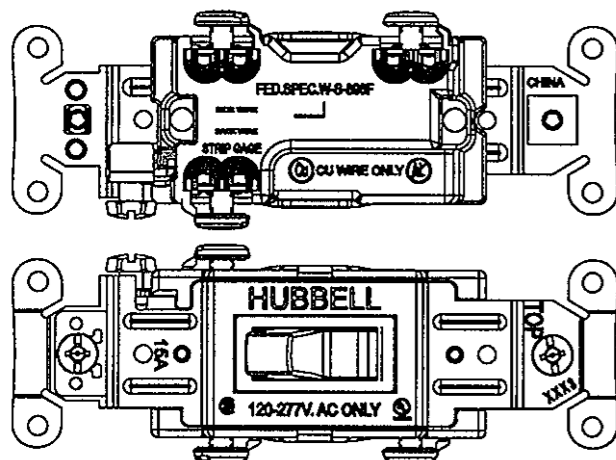

LIST OF PARTS		
DESCRIPTION	MATERIAL	FINISH
TOGGLE	THERMOPLASTIC	NONE
TOP HOUSING	THERMOPLASTIC	NONE
BOTTOM HOUSING	THERMOPLASTIC	NONE
RUBBER BUMPER	ELASTOMER	NONE
RIVET	STEEL	ZINC PLATED
GROUND CLIP	301 S.S	NONE
MOUNTING SCREW	STEEL	ZINC PLATED
WASHER	THERMOPLASTIC	NONE
STRAP HUBBELL	STEEL	ZINC PLATED
GROUND SCREW	STEEL	DYE GREEN
GROUND CLAMP	STEEL	NI PLATED
WIRE CLAMP	STEEL	NI PLATED
ACTUATOR SPRING	SPRING WIRE	NONE
SPRING HOLDER	BRASS ALLOY	NONE
STATIONARY TERMINAL	BRASS ALLOY	BRIGHT DIP
BRUSH TERMINAL-L	BRASS ALLOY	BRIGHT DIP
BRUSH TERMINAL-R	BRASS ALLOY	BRIGHT DIP
CROSSOVER TERMINAL	BRASS ALLOY	BRIGHT DIP
TERMINAL SCREW	BRASS ALLOY	PLATED
SILVET CONTACT	CADMIUM FREE SILVER ALLOY	NONE

SINGLE POLE/BACK WIRE & SIDE WIRE

DOUBLE POLE/BACK WIRE & SIDE WIRE

3W/BACK WIRE & SIDE WIRE

4W/BACK WIRE & SIDE WIRE

NOTE:
 1. "15A" USED TO BLUE TOP HOUSING
 "20A" USED TO RED TOP HOUSING
 2. BOTTOM HOUSING COLOR: BLACK
 3. ALL DIMENSIONS ARE IN INCHES AND (MILLIMETERS)