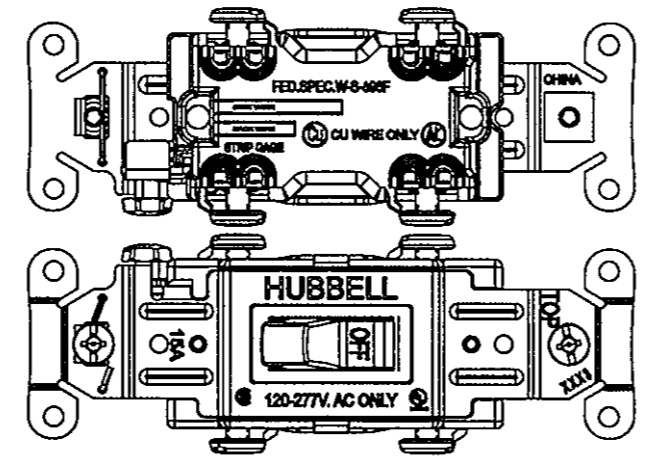

LIST OF PARTS		
DESCRIPTION	MATERIAL	FINISH
TOGGLE	THERMOPLASTIC	NONE
TOP HOUSING	THERMOPLASTIC	NONE
BOTTOM HOUSING	THERMOPLASTIC	NONE
RUBBER BUMPER	ELASTOMER	NONE
RIVET	STEEL	ZINC PLATED
GROUND SPRING	STAINLESS STEEL	NONE
MOUNTING SCREW	STEEL	ZINC PLATED
WASHER	THERMOPLASTIC	NONE
BRIDGE	STEEL	ZINC PLATED
GROUND SCREW	STEEL	DYE GREEN
GROUND CLAMP	STEEL	NI PLATED
WIRE CLAMP	STEEL	NI PLATED
ACTUATOR SPRING	SPRING WIRE	NONE
SPRING HOLDER	BRASS ALLOY	NONE
STATIONARY TERMINAL	BRASS ALLOY	BRIGHT DIP
BRUSH TERMINAL-L	BRASS ALLOY	BRIGHT DIP
BRUSH TERMINAL-R	BRASS ALLOY	BRIGHT DIP
CROSSOVER TERMINAL	BRASS ALLOY	BRIGHT DIP
TERMINAL SCREW	STEEL	PLATED
SILVER CONTACT	CADMIUM FREE SILVER ALLOY	NONE

DIMENSION SHEET FOR CAT. NO. SEE TABLE

REPAIRABLE

NON-REPAIRABLE

B

M-10870

3

SINGLE POLE/BACK WIRE & SIDE WIRE

DOUBLE POLE/BACK WIRE & SIDE WIRE

THE DESIGN AND DIMENSIONS OF THE PRODUCT SHOWN ON THIS DRAWING ARE SUBJECT TO CHANGE WITHOUT NOTICE

TITLE SPECIFICATION GRADE COMMERCIAL SERIES 15A & 20A BACK & SIDE WIRE AC TOGGLE SWITCH, HUBBELL

TOLERANCES UNLESS OTHERWISE SPECIFIED		WIRING DEVICE-KELLEMS HUBBELL INCORPORATED BRIDGEPORT, CT	
FRACTIONS	± 1/64	DR. BY J.X	APP. BY C.Z
DECIMALS	± .005	TR. BY J.X	SCALE
ANGLES	± 2'	CHK'D BY J.X	DATE 6/17/09