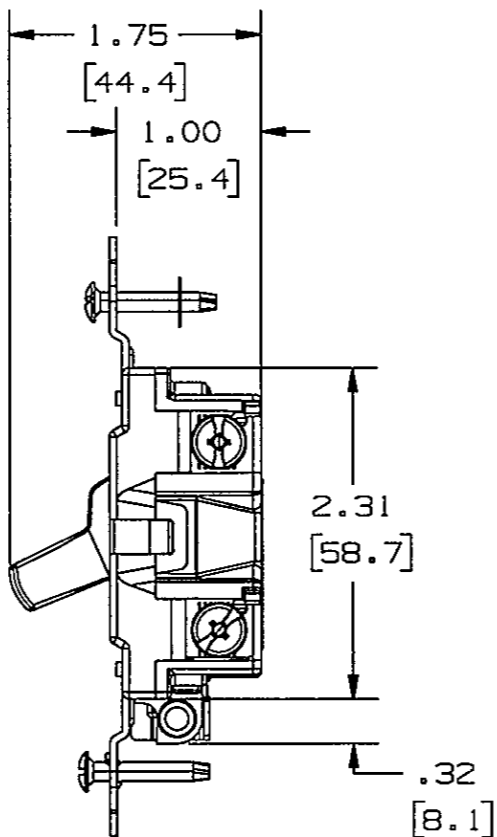

M-10870 | 3

CATALOG NO.	RATING/TYPE	TOGGLE COLOR
CS115	15A 120-277VAC S.P.	BROWN
CS115I	15A 120-277VAC S.P.	IVORY
CS115GY	15A 120-277VAC S.P.	GRAY
CS115W	15A 120-277VAC S.P.	WHITE
CS115BK	15A 120-277VAC S.P.	BLACK
CS115OW	15A 120-277VAC S.P.	OFFICE WHITE
CS115AL	15A 120-277VAC S.P.	ALMOND
CS115LA	15A 120-277VAC S.P.	LIGHT ALMOND
CS315	15A 120-277VAC 3W	BROWN
CS315I	15A 120-277VAC 3W	IVORY
CS315GY	15A 120-277VAC 3W	GRAY
CS315W	15A 120-277VAC 3W	WHITE
CS315OW	15A 120-277VAC 3W	OFFICE WHITE
CS315AL	15A 120-277VAC 3W	ALMOND
CS315LA	15A 120-277VAC 3W	LIHT ALMOND
CS120	20A 120-277VAC S.P.	BROWN
CS120BK	20A 120-277VAC S.P.	BLACK
CS120I	20A 120-277VAC S.P.	IVORY
CS120GY	20A 120-277VAC S.P.	GRAY
CS120W	20A 120-277VAC S.P.	WHITE
CS120OW	20A 120-277VAC S.P.	OFFICE WHITE
CS120AL	20A 120-277VAC S.P.	ALMOND
CS120LA	20A 120-277VAC S.P.	LIGHT ALMOND
CS320	20A 120-277VAC 3W	BROWN
CS320BK	20A 120-277VAC 3W	BLACK
CS320I	20A 120-277VAC 3W	IVORY
CS320GY	20A 120-277VAC 3W	GRAY
CS320W	20A 120-277VAC 3W	WHITE
CS320OW	20A 120-277VAC 3W	OFFICE WHITE
CS320AL	20A 120-277VAC 3W	ALMOND
CS320LA	20A 120-277VAC 3W	LIGHT ALMOND

LIST OF PARTS		
DESCRIPTION	MATERIAL	FINISH
TOGGLE	THERMOPLASTIC	NONE
TOP HOUSING	THERMOPLASTIC	NONE
BOTTOM HOUSING	THERMOPLASTIC	NONE
RUBBER BUMPER	ELASTOMER	NONE
RIVET	STEEL	ZINC PLATED
GROUND SPRING	STAINLESS STEEL	NONE
MOUNTING SCREW	STEEL	ZINC PLATED
WASHER	THERMOPLASTIC	NONE
BRIDGE	STEEL	ZINC PLATED
GROUND SCREW	STEEL	DYE GREEN
GROUND CLAMP	STEEL	NI PLATED
ACTUATOR SPRING	SPRING WIRE	NONE
SPRING HOLDER	BRASS ALLOY	NONE
STATIONARY TERMINAL	BRASS ALLOY	BRIGHT DIP
BRUSH TERMINAL-L	BRASS ALLOY	BRIGHT DIP
BRUSH TERMINAL-R	BRASS ALLOY	BRIGHT DIP
CROSSOVER TERMINAL	BRASS ALLOY	BRIGHT DIP
TERMINAL SCREW	STEEL	PLATED
SILVER CONTACT	CADMIUM FREE SILVER ALLOY	NONE

SINGLE POLE/SIDE WIRE