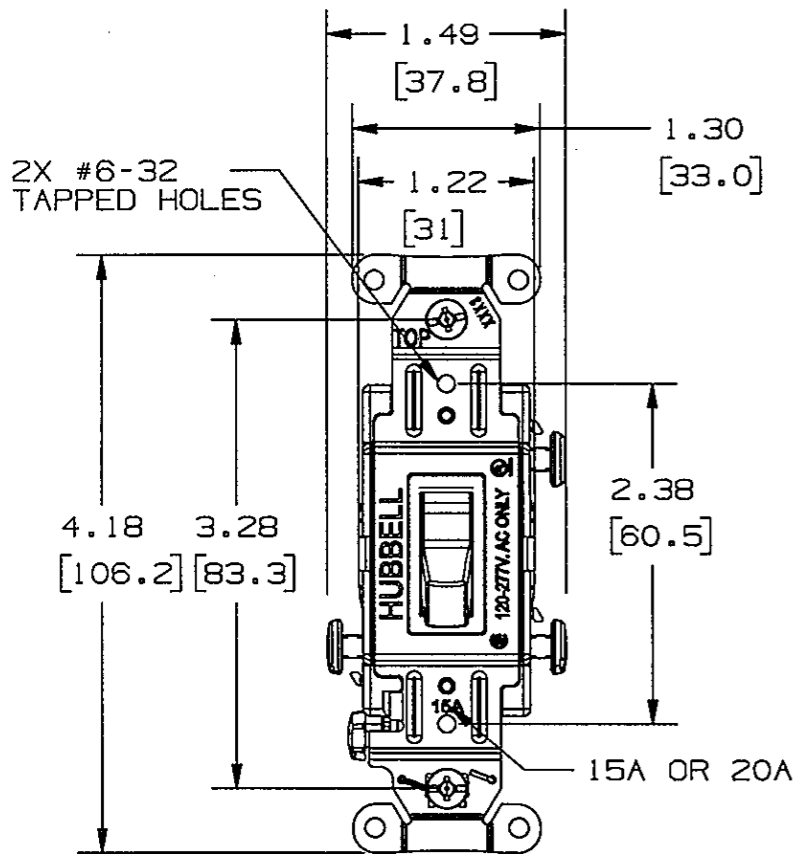

M-10870 | 3

CATALOG NO.	RATING/TYPE	TOGGLE COLOR
CS115	15A 120-277VAC S.P.	BROWN
CS115I	15A 120-277VAC S.P.	IVORY
CS115GY	15A 120-277VAC S.P.	GRAY
CS115W	15A 120-277VAC S.P.	WHITE
CS115BK	15A 120-277VAC S.P.	BLACK
CS115OW	15A 120-277VAC S.P.	OFFICE WHITE
CS115AL	15A 120-277VAC S.P.	ALMOND
CS115LA	15A 120-277VAC S.P.	LIGHT ALMOND
CS315	15A 120-277VAC 3W	BROWN
CS315I	15A 120-277VAC 3W	IVORY
CS315GY	15A 120-277VAC 3W	GRAY
CS315W	15A 120-277VAC 3W	WHITE
CS315OW	15A 120-277VAC 3W	OFFICE WHITE
CS315AL	15A 120-277VAC 3W	ALMOND
CS315LA	15A 120-277VAC 3W	LIHT ALMOND
CS120	20A 120-277VAC S.P.	BROWN
CS120BK	20A 120-277VAC S.P.	BLACK
CS120I	20A 120-277VAC S.P.	IVORY
CS120GY	20A 120-277VAC S.P.	GRAY
CS120W	20A 120-277VAC S.P.	WHITE
CS120OW	20A 120-277VAC S.P.	OFFICE WHITE
CS120AL	20A 120-277VAC S.P.	ALMOND
CS120LA	20A 120-277VAC S.P.	LIGHT ALMOND
CS320	20A 120-277VAC 3W	BROWN
CS320BK	20A 120-277VAC 3W	BLACK
CS320I	20A 120-277VAC 3W	IVORY
CS320GY	20A 120-277VAC 3W	GRAY
CS320W	20A 120-277VAC 3W	WHITE
CS320OW	20A 120-277VAC 3W	OFFICE WHITE
CS320AL	20A 120-277VAC 3W	ALMOND
CS320LA	20A 120-277VAC 3W	LIGHT ALMOND

LIST OF PARTS		
DESCRIPTION	MATERIAL	FINISH
TOGGLE	THERMOPLASTIC	NONE
TOP HOUSING	THERMOPLASTIC	NONE
BOTTOM HOUSING	THERMOPLASTIC	NONE
RUBBER BUMPER	ELASTOMER	NONE
RIVET	STEEL	ZINC PLATED
GROUND SPRING	STAINLESS STEEL	NONE
MOUNTING SCREW	STEEL	ZINC PLATED
WASHER	THERMOPLASTIC	NONE
BRIDGE	STEEL	ZINC PLATED
GROUND SCREW	STEEL	DYE GREEN
GROUND CLAMP	STEEL	NI PLATED
ACTUATOR SPRING	SPRING WIRE	NONE
SPRING HOLDER	BRASS ALLOY	NONE
STATIONARY TERMINAL	BRASS ALLOY	BRIGHT DIP
BRUSH TERMINAL-L	BRASS ALLOY	BRIGHT DIP
BRUSH TERMINAL-R	BRASS ALLOY	BRIGHT DIP
CROSSOVER TERMINAL	BRASS ALLOY	BRIGHT DIP
TERMINAL SCREW	STEEL	PLATED
SILVER CONTACT	CADMIUM FREE SILVER ALLOY	NONE

SINGLE POLE/SIDE WIRE