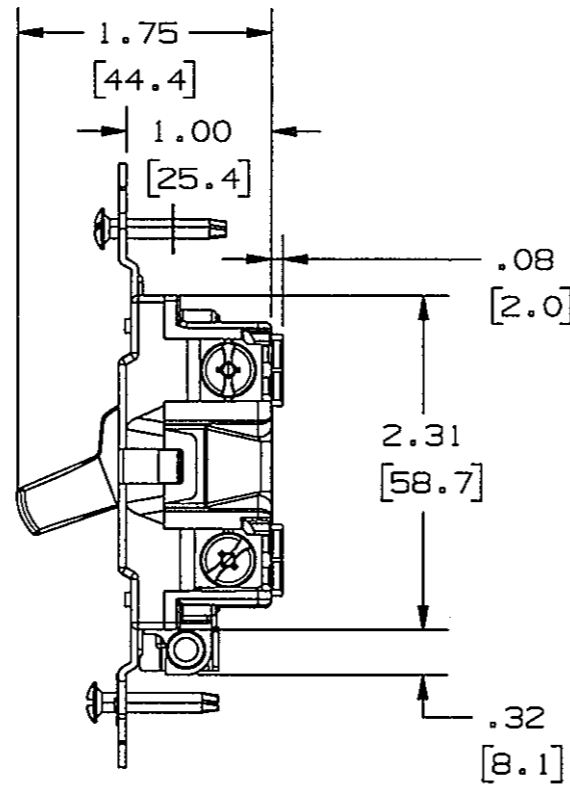

M-10870 3

CATALOG NO.	RATING/TYPE	TOGGLE COLOR
1201B	15A 120-277VAC S.P.	BROWN
1201GY	15A 120-277VAC S.P.	GRAY
1201I	15A 120-277VAC S.P.	IVORY
1201W	15A 120-277VAC S.P.	WHITE
1201BK	15A 120-277VAC S.P.	BLACK
1201AL	15A 120-277VAC S.P.	ALMOND
1201LA	15A 120-277VAC S.P.	LIGHT ALMOND
1203B	15A 120-277VAC 3W	BROWN
1203GY	15A 120-277VAC 3W	GRAY
1203I	15A 120-277VAC 3W	IVORY
1203W	15A 120-277VAC 3W	WHITE
1203BK	15A 120-277VAC 3W	BLACK
1203AL	15A 120-277VAC 3W	ALMOND
1203LA	15A 120-277VAC 3W	LIGHT ALMOND
1221B	20A 120-277VAC S.P.	BROWN
1221GY	20A 120-277VAC S.P.	GRAY
1221I	20A 120-277VAC S.P.	IVORY
1221R	20A 120-277VAC S.P.	RED
1221W	20A 120-277VAC S.P.	WHITE
1221AL	20A 120-277VAC S.P.	ALMOND
1221BK	20A 120-277VAC S.P.	BLACK
1221LA	20A 120-277VAC S.P.	LIGHT ALMOND
1222B	20A 120-277VAC D.P.	BROWN
1222GY	20A 120-277VAC D.P.	GRAY
1222I	20A 120-277VAC D.P.	IVORY
1222R	20A 120-277VAC D.P.	RED
1222W	20A 120-277VAC D.P.	WHITE
1222AL	20A 120-277VAC D.P.	ALMOND
1222BK	20A 120-277VAC D.P.	BLACK
1222LA	20A 120-277VAC D.P.	LIGHT ALMOND
1223B	20A 120-277VAC 3W	BROWN
1223GY	20A 120-277VAC 3W	GRAY
1223I	20A 120-277VAC 3W	IVORY
1223R	20A 120-277VAC 3W	RED
1223W	20A 120-277VAC 3W	WHITE
1223AL	20A 120-277VAC 3W	ALMOND
1223BK	20A 120-277VAC 3W	BLACK
1223LA	20A 120-277VAC 3W	LIGHT ALMOND
1224B	20A 120-277VAC 4W	BROWN
1224GY	20A 120-277VAC 4W	GRAY
1224I	20A 120-277VAC 4W	IVORY
1224R	20A 120-277VAC 4W	RED
1224W	20A 120-277VAC 4W	WHITE
1224AL	20A 120-277VAC 4W	ALMOND
1224BK	20A 120-277VAC 4W	BLACK
1224LA	20A 120-277VAC 4W	LIGHT ALMOND

LIST OF PARTS		
DESCRIPTION	MATERIAL	FINISH
TOGGLE	THERMOPLASTIC	NONE
TOP HOUSING	THERMOPLASTIC	NONE
BOTTOM HOUSING	THERMOPLASTIC	NONE
RUBBER BUMPER	ELASTOMER	NONE
RIVET	STEEL	ZINC PLATED
GROUND CLIP	301 S.S	NONE
MOUNTING SCREW	STEEL	ZINC PLATED
WASHER	THERMOPLASTIC	NONE
STRAP HUBBELL	STEEL	ZINC PLATED
GROUND SCREW	STEEL	DYE GREEN
GROUND CLAMP	STEEL	NI PLATED
WIRE CLAMP	STEEL	NI PLATED
ACTUATOR SPRING	SPRING WIRE	NONE
SPRING HOLDER	BRASS ALLOY	NONE
STATIONARY TERMINAL	BRASS ALLOY	BRIGHT DIP
BRUSH TERMINAL-L	BRASS ALLOY	BRIGHT DIP
BRUSH TERMINAL-R	BRASS ALLOY	BRIGHT DIP
CROSSOVER TERMINAL	BRASS ALLOY	BRIGHT DIP
TERMINAL SCREW	BRASS ALLOY	PLATED
SILVET CONTACT	CADMIUM FREE SILVER ALLOY	NONE