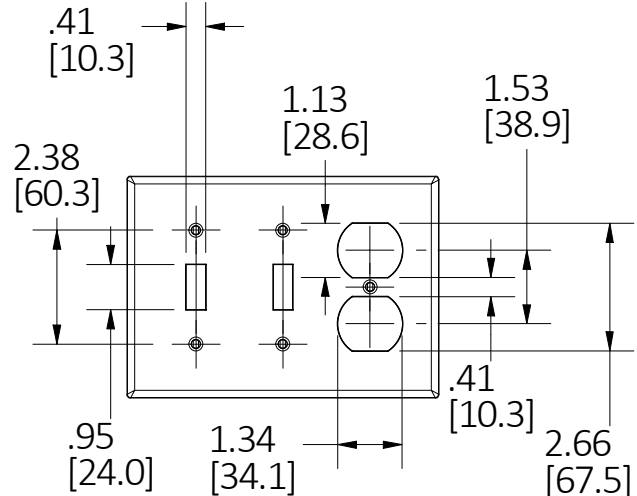

LIST OF PARTS

DESCRIPTION	MATERIAL	FINISH
WALLPLATE	THERMOPLASTIC	COLOR SEE TABLE PER CAT.#
MOUNTING SCREW	STEEL	Zn PLATE

DIMENSION SHEET FOR CAT. NO. SEE TABLE

OPENING. #182

NOTES:
1. ALL DIMENSIONS ARE IN INCHES [mm].

OPENING. #028

OPENING. #083

CAT.#	DESCRIPTION	COLOR	OPENING
P3	WALLPLATE 3G TOG, BR	BROWN	003
P3I	WALLPLATE 3G TOG, IV	IVORY	003
P3W	WALLPLATE 3G TOG, WH	WHITE	003
P3GY	WALLPLATE 3G TOG, GY	GRAY	003
P3BK	WALLPLATE 3G TOG, BK	BLACK	003
P3LA	WALLPLATE 3G TOG, LA	LIGHT ALMOND	003
P263	WALLPLATE 3G DECO, BR	BROWN	263
P263I	WALLPLATE 3G DECO, IV	IVORY	263
P263W	WALLPLATE 3G DECO, WH	WHITE	263
P263GY	WALLPLATE 3G DECO, GY	GRAY	263
P263BK	WALLPLATE 3G DECO, BK	BLACK	263
P263R	WALLPLATE 3G DECO, RED	RED	263
P263LA	WALLPLATE 3G DECO, LA	LIGHT ALMOND	263
P28	WALLPLATE 3G (2)TOG&(1)DUP, BR	BROWN	028
P28I	WALLPLATE 3G (2)TOG&(1)DUP, IV	IVORY	028
P28W	WALLPLATE 3G (2)TOG&(1)DUP, WH	WHITE	028
P28GY	WALLPLATE 3G (2)TOG&(1)DUP, GY	GRAY	028
P28LA	WALLPLATE 3G (2)TOG&(1)DUP, LA	LIGHT ALMOND	028
P83	WALLPLATE 3G DUP, BR	BROWN	083
P83I	WALLPLATE 3G DUP, IV	IVORY	083
P83W	WALLPLATE 3G DUP, WH	WHITE	083
P182	WALLPLATE 3G (1)TOG (2)DUP, BR	BROWN	182
P182I	WALLPLATE 3G (1)TOG (2)DUP, IV	IVORY	182
P182W	WALLPLATE 3G (1)TOG (2)DUP, WH	WHITE	182
P182GY	WALLPLATE 3G (1)TOG (2)DUP, GY	GRAY	182
P182BK	WALLPLATE 3G (1)TOG (2)DUP, BK	BLACK	182

THE DESIGN AND DIMENSIONS OF THE PRODUCT SHOWN ON THIS DRAWING ARE SUBJECT TO CHANGE WITHOUT NOTICE. DIMENSIONS ARE IN INCHES [mm].

TITLE
WALLPLATE PC 3-GANG STANDARD SIZE

TOLERANCES UNLESS OTHERWISE SPECIFIED .XX = ±.01 .XXX = ±.005 ANGLE TOL. ±2'	DR. BY D.LI	SCALE 1/4
	CHK. BY	DATE 9/18/2019