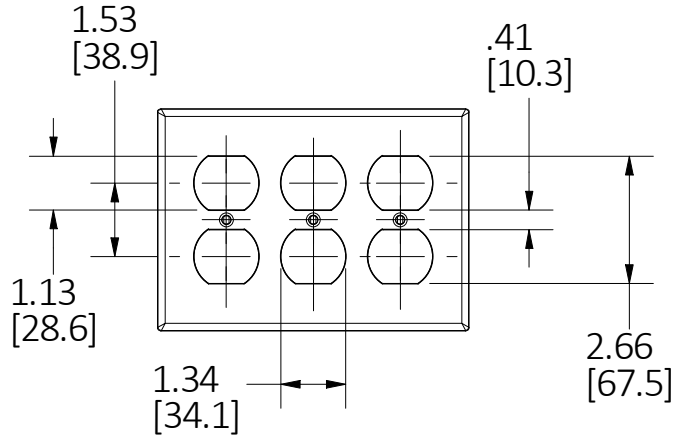

LIST OF PARTS

DESCRIPTION	MATERIAL	FINISH
WALLPLATE	THERMOPLASTIC	COLOR SEE TABLE PER CAT.#
MOUNTING SCREW	STEEL	Zn PLATE

DIMENSION SHEET FOR CAT. NO. SEE TABLE

OPENING. #182

NOTES:
1. ALL DIMENSIONS ARE IN INCHES [mm].

OPENING. #028

OPENING. #083

CAT.#	DESCRIPTION	COLOR	OPENING
P3	WALLPLATE 3G TOG, BR	BROWN	003
P3I	WALLPLATE 3G TOG, IV	IVORY	003
P3W	WALLPLATE 3G TOG, WH	WHITE	003
P3GY	WALLPLATE 3G TOG, GY	GRAY	003
P3BK	WALLPLATE 3G TOG, BK	BLACK	003
P3LA	WALLPLATE 3G TOG, LA	LIGHT ALMOND	003
P263	WALLPLATE 3G DECO, BR	BROWN	263
P263I	WALLPLATE 3G DECO, IV	IVORY	263
P263W	WALLPLATE 3G DECO, WH	WHITE	263
P263GY	WALLPLATE 3G DECO, GY	GRAY	263
P263BK	WALLPLATE 3G DECO, BK	BLACK	263
P263R	WALLPLATE 3G DECO, RED	RED	263
P263LA	WALLPLATE 3G DECO, LA	LIGHT ALMOND	263
P28	WALLPLATE 3G (2)TOG&(1)DUP, BR	BROWN	028
P28I	WALLPLATE 3G (2)TOG&(1)DUP, IV	IVORY	028
P28W	WALLPLATE 3G (2)TOG&(1)DUP, WH	WHITE	028
P28GY	WALLPLATE 3G (2)TOG&(1)DUP, GY	GRAY	028
P28LA	WALLPLATE 3G (2)TOG&(1)DUP, LA	LIGHT ALMOND	028
P83	WALLPLATE 3G DUP, BR	BROWN	083
P83I	WALLPLATE 3G DUP, IV	IVORY	083
P83W	WALLPLATE 3G DUP, WH	WHITE	083
P182	WALLPLATE 3G (1)TOG (2)DUP, BR	BROWN	182
P182I	WALLPLATE 3G (1)TOG (2)DUP, IV	IVORY	182
P182W	WALLPLATE 3G (1)TOG (2)DUP, WH	WHITE	182
P182GY	WALLPLATE 3G (1)TOG (2)DUP, GY	GRAY	182
P182BK	WALLPLATE 3G (1)TOG (2)DUP, BK	BLACK	182

THE DESIGN AND DIMENSIONS OF THE PRODUCT SHOWN ON THIS DRAWING ARE SUBJECT TO CHANGE WITHOUT NOTICE. DIMENSIONS ARE IN INCHES [mm].

TITLE
WALLPLATE PC 3-GANG STANDARD SIZE

TOLERANCES UNLESS OTHERWISE SPECIFIED .XX = ±.01 .XXX = ±.005 ANGLE TOL. ±2'	DR. BY D.LI	SCALE 1/4
	CHK. BY	DATE 9/18/2019