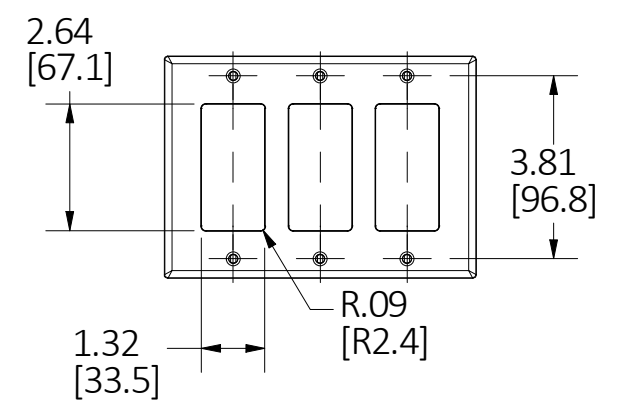

OPENING. #263