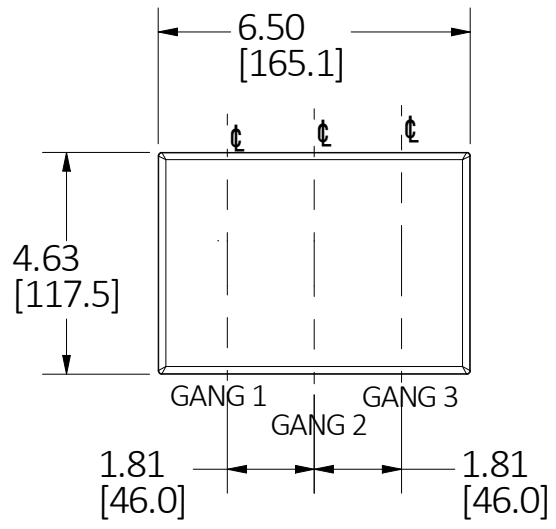

LIST OF PARTS

DESCRIPTION	MATERIAL	FINISH
WALLPLATE	THERMOPLASTIC	COLOR SEE TABLE PER CAT.#
MOUNTING SCREW	STEEL	Zn PLATE

DIMENSION SHEET FOR CAT. NO. SEE TABLE

OPENING. #182

NOTES:
1. ALL DIMENSIONS ARE IN INCHES [mm].

OPENING. #028

OPENING. #083

CAT.#	DESCRIPTION	COLOR	OPENING
P3	WALLPLATE 3G TOG, BR	BROWN	003
P3I	WALLPLATE 3G TOG, IV	IVORY	003
P3W	WALLPLATE 3G TOG, WH	WHITE	003
P3GY	WALLPLATE 3G TOG, GY	GRAY	003
P3BK	WALLPLATE 3G TOG, BK	BLACK	003
P3LA	WALLPLATE 3G TOG, LA	LIGHT ALMOND	003
P263	WALLPLATE 3G DECO, BR	BROWN	263
P263I	WALLPLATE 3G DECO, IV	IVORY	263
P263W	WALLPLATE 3G DECO, WH	WHITE	263
P263GY	WALLPLATE 3G DECO, GY	GRAY	263
P263BK	WALLPLATE 3G DECO, BK	BLACK	263
P263R	WALLPLATE 3G DECO, RED	RED	263
P263LA	WALLPLATE 3G DECO, LA	LIGHT ALMOND	263
P28	WALLPLATE 3G (2)TOG&(1)DUP, BR	BROWN	028
P28I	WALLPLATE 3G (2)TOG&(1)DUP, IV	IVORY	028
P28W	WALLPLATE 3G (2)TOG&(1)DUP, WH	WHITE	028
P28GY	WALLPLATE 3G (2)TOG&(1)DUP, GY	GRAY	028
P28LA	WALLPLATE 3G (2)TOG&(1)DUP, LA	LIGHT ALMOND	028
P83	WALLPLATE 3G DUP, BR	BROWN	083
P83I	WALLPLATE 3G DUP, IV	IVORY	083
P83W	WALLPLATE 3G DUP, WH	WHITE	083
P182	WALLPLATE 3G (1)TOG (2)DUP, BR	BROWN	182
P182I	WALLPLATE 3G (1)TOG (2)DUP, IV	IVORY	182
P182W	WALLPLATE 3G (1)TOG (2)DUP, WH	WHITE	182
P182GY	WALLPLATE 3G (1)TOG (2)DUP, GY	GRAY	182
P182BK	WALLPLATE 3G (1)TOG (2)DUP, BK	BLACK	182

THE DESIGN AND DIMENSIONS OF THE PRODUCT SHOWN ON THIS DRAWING ARE SUBJECT TO CHANGE WITHOUT NOTICE. DIMENSIONS ARE IN INCHES [mm].

TITLE
WALLPLATE PC 3-GANG STANDARD SIZE

TOLERANCES UNLESS OTHERWISE SPECIFIED .XX = ±.01 .XXX = ±.005 ANGLE TOL. ±2'	DR. BY D.LI	SCALE 1/4
	CHK. BY	DATE 9/18/2019