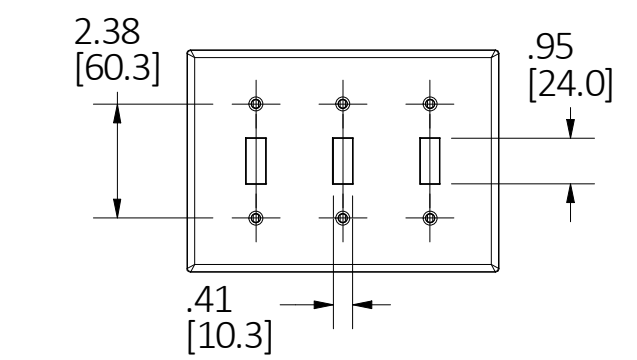

LIST OF PARTS

DESCRIPTION	MATERIAL	FINISH
WALLPLATE	THERMOPLASTIC	COLOR SEE TABLE PER CAT.#
MOUNTING SCREW	STEEL	Zn PLATE

DIMENSION SHEET FOR CAT. NO. SEE TABLE

OPENING. #182

NOTES:
1. ALL DIMENSIONS ARE IN INCHES [mm].

OPENING. #028

OPENING. #083

CAT.#	DESCRIPTION	COLOR	OPENING
P3	WALLPLATE 3G TOG, BR	BROWN	003
P3I	WALLPLATE 3G TOG, IV	IVORY	003
P3W	WALLPLATE 3G TOG, WH	WHITE	003
P3GY	WALLPLATE 3G TOG, GY	GRAY	003
P3BK	WALLPLATE 3G TOG, BK	BLACK	003
P3LA	WALLPLATE 3G TOG, LA	LIGHT ALMOND	003
P263	WALLPLATE 3G DECO, BR	BROWN	263
P263I	WALLPLATE 3G DECO, IV	IVORY	263
P263W	WALLPLATE 3G DECO, WH	WHITE	263
P263GY	WALLPLATE 3G DECO, GY	GRAY	263
P263BK	WALLPLATE 3G DECO, BK	BLACK	263
P263R	WALLPLATE 3G DECO, RED	RED	263
P263LA	WALLPLATE 3G DECO, LA	LIGHT ALMOND	263
P28	WALLPLATE 3G (2)TOG&(1)DUP, BR	BROWN	028
P28I	WALLPLATE 3G (2)TOG&(1)DUP, IV	IVORY	028
P28W	WALLPLATE 3G (2)TOG&(1)DUP, WH	WHITE	028
P28GY	WALLPLATE 3G (2)TOG&(1)DUP, GY	GRAY	028
P28LA	WALLPLATE 3G (2)TOG&(1)DUP, LA	LIGHT ALMOND	028
P83	WALLPLATE 3G DUP, BR	BROWN	083
P83I	WALLPLATE 3G DUP, IV	IVORY	083
P83W	WALLPLATE 3G DUP, WH	WHITE	083
P182	WALLPLATE 3G (1)TOG (2)DUP, BR	BROWN	182
P182I	WALLPLATE 3G (1)TOG (2)DUP, IV	IVORY	182
P182W	WALLPLATE 3G (1)TOG (2)DUP, WH	WHITE	182
P182GY	WALLPLATE 3G (1)TOG (2)DUP, GY	GRAY	182
P182BK	WALLPLATE 3G (1)TOG (2)DUP, BK	BLACK	182

THE DESIGN AND DIMENSIONS OF THE PRODUCT SHOWN ON THIS DRAWING ARE SUBJECT TO CHANGE WITHOUT NOTICE. DIMENSIONS ARE IN INCHES [mm].

TITLE
WALLPLATE PC 3-GANG STANDARD SIZE

TOLERANCES UNLESS OTHERWISE SPECIFIED .XX = ±.01 .XXX = ±.005 ANGLE TOL. ±2'	DR. BY D.LI	SCALE 1/4
	CHK. BY	DATE 9/18/2019