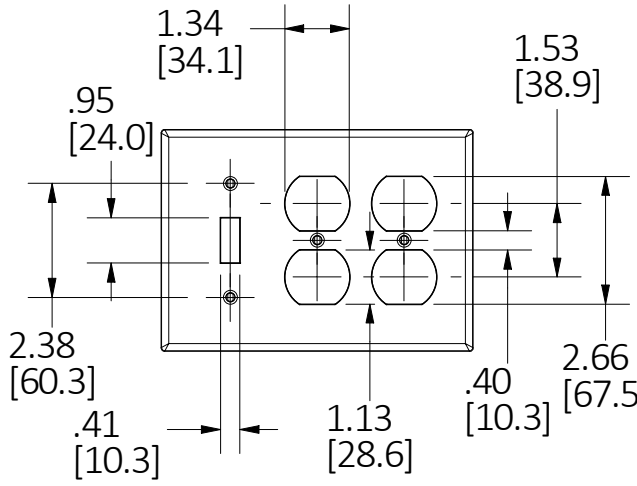

LIST OF PARTS

DESCRIPTION	MATERIAL	FINISH
WALLPLATE	THERMOPLASTIC	COLOR SEE TABLE PER CAT.#
MOUNTING SCREW	STEEL	Zn PLATE

DIMENSION SHEET FOR CAT. NO. SEE TABLE

OPENING. #182

NOTES:
1. ALL DIMENSIONS ARE IN INCHES [mm].

THE DESIGN AND DIMENSIONS OF THE PRODUCT SHOWN ON THIS DRAWING ARE SUBJECT TO CHANGE WITHOUT NOTICE. DIMENSIONS ARE IN INCHES [mm].

TITLE
WALLPLATE PC 3-GANG STANDARD SIZE

TOLERANCES UNLESS OTHERWISE SPECIFIED .XX = ±.01 .XXX = ±.005 ANGLE TOL. ±2'	DR. BY D.LI	SCALE 1/4
	CHK. BY	DATE 9/18/2019