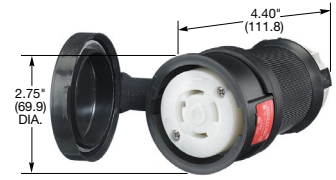

# Twist-Lock® Devices

**30 Amp, 3Ø 480 and 3Ø 600 Volts AC  
3 Pole, 4 Wire, Grounding**

30A 3Ø 480V AC NEMA L16-30R 10 HP	30A 3Ø 600V AC NEMA L17-30R
---	--------------------------------

### Watertight Safety-Shroud®

Description	Cord Dia.	IP66 SUITABILITY	UL Type 4x, 12
Black Valox® housing, white Valox® clamps.	.350"-1.150" (9-29)	<b>HBL2733SW</b>	<b>HBL2743SW</b>

**HBL2733SW**

### Insulgrip®

Description	Cord Dia.	IP20 SUITABILITY	Catalog Number
Black and white nylon.	.350"-1.150" (9-29)	<b>HBL2733</b>	<b>HBL2743</b>
Black and white nylon, spring termination	.350"-1.150" (9-29)	<b>HBL2733ST</b>	-
Corrosion resistant, yellow nylon.	.350"-1.150" (9-29)	<b>HBL27CM33</b>	<b>HBL27CM43</b>

### Single Flush Receptacles

Description	IP20 SUITABILITY	Catalog Number
Black nylon face, back and side wired.	<b>HBL2730</b>	<b>HBL2740</b>
Black and white nylon, spring termination.	<b>HBL2730ST</b>	-