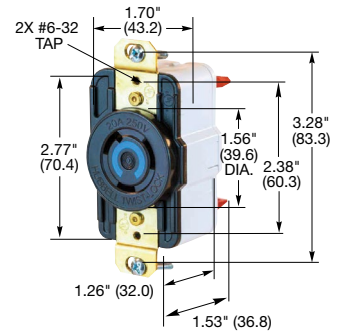

HBL2730ST

Insulgrip® Flanged Receptacles

Description	Catalog Number
Nylon casing, back wired.	HBL2736
Nylon casing, back wire, spring termination	HBL2736ST

Note: See page B-52 for accessories.