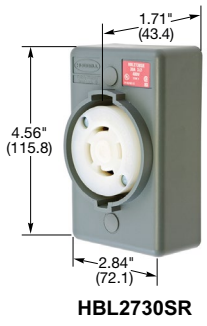

HBL2730SR

Valox® is a trademark of SABIC Innovative Plastics, acquired from General Electric Company.

Dimensions in Inches (mm)