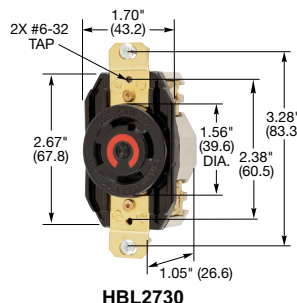

### Single Flush Receptacles

Description	IP20 SUITABILITY	Catalog Number
Black nylon face, back and side wired.	<b>HBL2730</b>	<b>HBL2740</b>
Black and white nylon, spring termination.	<b>HBL2730ST</b>	-

Note: See page B-52 for accessories.

**HBL2730ST**

### Insulgrip® Flanged Receptacles

Description	Catalog Number
Nylon casing, back wired.	<b>HBL2736</b>
Nylon casing, back wire, spring termination	<b>HBL2736ST</b>

Note: See page B-52 for accessories.

**HBL2736**