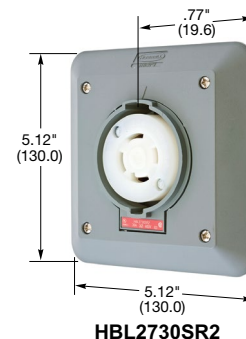

HBL2730SR2