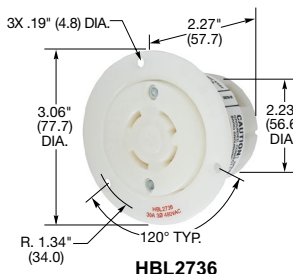

### Single Flush Receptacles

Description	IP20 SUITABILITY	Catalog Number
Black nylon face, back and side wired.	<b>HBL2730</b>	<b>HBL2740</b>
Black and white nylon, spring termination.	<b>HBL2730ST</b>	-

Note: See page B-52 for accessories.

**HBL2730ST**

### Insulgrip® Flanged Receptacles

Description	Catalog Number
Nylon casing, back wired.	<b>HBL2736</b>
Nylon casing, back wire, spring termination	<b>HBL2736ST</b>

Note: See page B-52 for accessories.

**HBL2736**