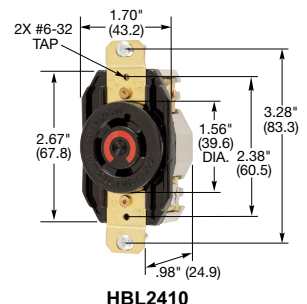

Twist-Lock® Devices

**20 Amp, 125/250, 3Ø 250 and 3Ø 480 Volts AC
3 Pole, 4 Wire, Grounding**

**20A 125/250V AC
NEMA L14-20R
2 (1) HP**

**20A 3Ø 250V AC
NEMA L15-20R
3 HP**

**20A 3Ø 480V AC
NEMA L16-20R
5 HP**

Connector Bodies

Watertight Safety-Shroud®

IP66 SUITABILITY   UL Type 4x, 12

Description	Cord Dia.	Catalog Number			
Black Valox® housing, white Valox® clamps.	.350"-1.150" (9-29)	HBL2413SW	HBL2423SW	HBL2433SW	

Insulgrip®

IP20 SUITABILITY

Description	Cord Dia.	Catalog Number			
Black and white nylon.	.350"-1.150" (9-29)	HBL2413	HBL2423	HBL2433	
Black and white nylon, spring termination	.350"-1.150" (9-29)	HBL2413ST	HBL2423ST	HBL2433ST	
Corrosion resistant, yellow nylon.	.350"-1.150" (9-29)	HBL24CM13	HBL24CM23	HBL24CM33	
All black nylon.	.350"-1.150" (9-29)	HBL2413BK	-	-	

Note: See page B-52 for accessories.

Receptacles

Watertight Safety-Shroud®

IP66 SUITABILITY   UL Type 4x, 12

Description	Catalog Number			
Gray Valox® housing and flange, back wired.	HBL2410SW	HBL2420SW	HBL2430SW	

Note: See page B-54 for accessories.

Safety-Shroud® Twist-Lock®

IP20 SUITABILITY

Description	Catalog Number			
Gray Valox® angle housing, one gang, back wired.	HBL2410AR	HBL2420AR	HBL2430AR	
Gray Valox® surface mounting, one gang, back wired.	HBL2410SR	HBL2420SR	HBL2430SR	
Gray Valox® semi-flush, two gang, back wired.	HBL2410SR2	HBL2420SR2	HBL2430SR2	

Single Flush Receptacles

IP20 SUITABILITY

Description	Catalog Number			
Black nylon face, back and side wired.	HBL2410	HBL2420	HBL2430	
Black and white nylon, spring termination.	HBL2410ST	HBL2420ST	HBL2430ST	
Isolated ground, orange nylon face, back and side wired.	IG2410	IG2420	-	
Ring terminal connection.	HBL2410RT	HBL2420RT	-	

Note: See page B-52 for accessories.

Insulgrip® Flanged Receptacles