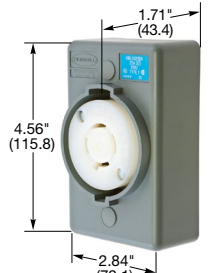

Note: See page B-52 for accessories.

HBL2416

HBL2410

HBL2420SR2

HBL2420SR

Valox® is a trademark of SABIC Innovative Plastics, acquired from General Electric Company.

Dimensions in Inches (mm)