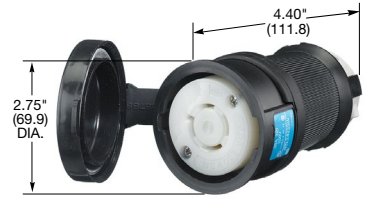

Twist-Lock® Devices

**20 Amp, 125/250, 3Ø 250 and 3Ø 480 Volts AC
3 Pole, 4 Wire, Grounding**

**20A 125/250V AC
NEMA L14-20R
2 (1) HP**

**20A 3Ø 250V AC
NEMA L15-20R
3 HP**

**20A 3Ø 480V AC
NEMA L16-20R
5 HP**

Connector Bodies

Watertight Safety-Shroud®

IP66 SUITABILITY UL Type 4x, 12

Description	Cord Dia.	Catalog Number			
Black Valox® housing, white Valox® clamps.	.350"-1.150" (9-29)	HBL2413SW	HBL2423SW	HBL2433SW	

HBL2423SW

Insulgrip®

IP20 SUITABILITY

Description	Cord Dia.	Catalog Number			
Black and white nylon.	.350"-1.150" (9-29)	HBL2413	HBL2423	HBL2433	
Black and white nylon, spring termination	.350"-1.150" (9-29)	HBL2413ST	HBL2423ST	HBL2433ST	
Corrosion resistant, yellow nylon.	.350"-1.150" (9-29)	HBL24CM13	HBL24CM23	HBL24CM33	
All black nylon.	.350"-1.150" (9-29)	HBL2413BK	-	-	

HBL2420SW

Single Flush Receptacles

IP20 SUITABILITY

Description	Catalog Number			
Black nylon face, back and side wired.	HBL2410	HBL2420	HBL2430	
Black and white nylon, spring termination.	HBL2410ST	HBL2420ST	HBL2430ST	
Isolated ground, orange nylon face, back and side wired.	IG2410	IG2420	-	
Ring terminal connection.	HBL2410RT	HBL2420RT	-	