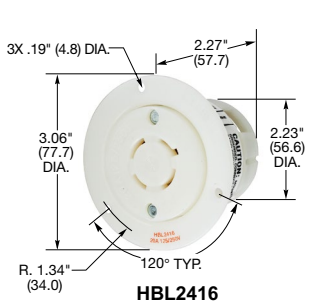

HBL2420SW

Single Flush Receptacles

IP20 SUITABILITY

Description	Catalog Number			
Black nylon face, back and side wired.	HBL2410	HBL2420	HBL2430	
Black and white nylon, spring termination.	HBL2410ST	HBL2420ST	HBL2430ST	
Isolated ground, orange nylon face, back and side wired.	IG2410	IG2420	-	
Ring terminal connection.	HBL2410RT	HBL2420RT	-	

Note: See page B-52 for accessories.

HBL2430ST

Insulgrip® Flanged Receptacles

Description	Catalog Number			
Nylon casing, back wired.	HBL2416	HBL2426	HBL2436	
Nylon casing, back wire, spring termination	HBL2416ST	HBL2426ST	HBL2436ST	

Note: See page B-52 for accessories.

HBL2416

HBL2410

HBL2420SR2

HBL2420SR

Valox® is a trademark of SABIC Innovative Plastics, acquired from General Electric Company.

Dimensions in Inches (mm)