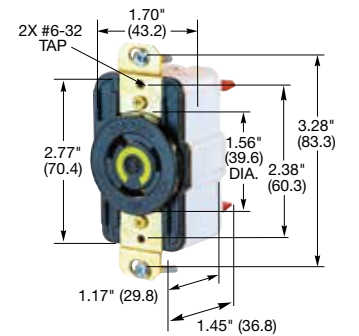

HBL2430ST

Insulgrip® Flanged Receptacles

Description	Catalog Number			
Nylon casing, back wired.	HBL2416	HBL2426	HBL2436	
Nylon casing, back wire, spring termination	HBL2416ST	HBL2426ST	HBL2436ST	

Note: See page B-52 for accessories.