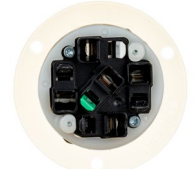

HBL2413

Note: See page B-52 for accessories.

Receptacles

Watertight Safety-Shroud®

IP66 SUITABILITY UL Type 4x, 12

Description	Catalog Number			
Gray Valox® housing and flange, back wired.	HBL2410SW	HBL2420SW	HBL2430SW	

HBL2413ST

Note: See page B-54 for accessories.

Safety-Shroud® Twist-Lock®

IP20 SUITABILITY

Description	Catalog Number			
Gray Valox® angle housing, one gang, back wired.	HBL2410AR	HBL2420AR	HBL2430AR	
Gray Valox® surface mounting, one gang, back wired.	HBL2410SR	HBL2420SR	HBL2430SR	
Gray Valox® semi-flush, two gang, back wired.	HBL2410SR2	HBL2420SR2	HBL2430SR2	

HBL2420SW

Single Flush Receptacles

IP20 SUITABILITY

Description	Catalog Number			
Black nylon face, back and side wired.	HBL2410	HBL2420	HBL2430	
Black and white nylon, spring termination.	HBL2410ST	HBL2420ST	HBL2430ST	
Isolated ground, orange nylon face, back and side wired.	IG2410	IG2420	-	
Ring terminal connection.	HBL2410RT	HBL2420RT	-	