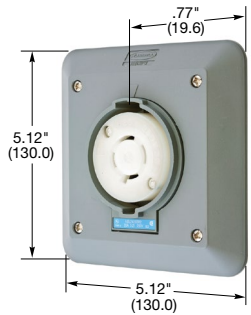

HBL2420SR2