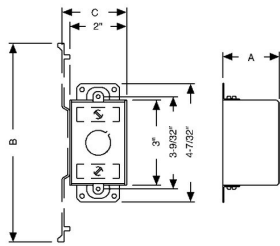

**3 IN. X 2 IN. SWITCH BOXES - 1-1/2 TO 2-1/2 IN. DEEP WITH CONDUIT KO'S****1-1/2 in. Deep Switch Box - Gangable with Conduit KO's
Plaster Ears**

A47

Catalog #: 400

APPLICATIONS

RACO® Switch boxes are used to house wiring devices such as switches and outlets
N/A

PRODUCT FEATURES

Gangable switch boxes offer the option of constructing a box to hold two or more devices
Plaster ears allow a box to be used in "old work" applications

UL LISTED

File E 195978

COMPLIANCES

DRAWING DIMENSIONS

Dimension A: 1-1/2 in.

PRODUCT MEASUREMENTS

Depth: 1-1/2 in.
Cubic Inches (cm3): 7.5 (122.9)
Wt. Ea. (Lbs.): 0.383
Product Length (in.): 1.50
Product Width (in.): 4.22
Product Height (in.): 2.00

PACKAGING

Minimum Pack Qty.: 20
Std. Pkg.: 20
Product UPC-A Labeled: Yes
Weight (Lbs. Per/C): 38.30
Ship Carton Length (in.): 9.75
Ship Carton Width (in.): 6.50
Ship Carton Height (in.): 6.75
Ctn Weight (Lbs.): 7.66
Pallet Qty: 3920
UPC Number: 050169004005
I2of5: 40050169004003