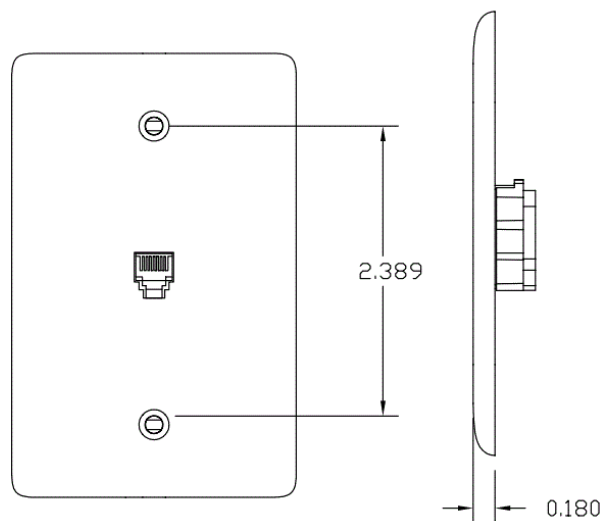

Ordering Information

Description	Color	CatalogNumber	UPC
Molded-In Plates for Voice, Standard Size, 1-Gang, One RJ11 Jack, 6P4C, Screw	Ivory	NS730I	883778501326

Listings

UL Listed
CSA Certified
Meets FCC Part 68

Specifications

Material	High-Impact Resistant Thermoplastic
Position	6
Conductors	6
Termination Style	Screw

Online Resources

eCatalog