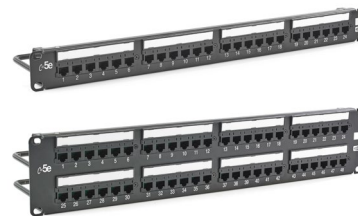

NEXTSPEED® Category 5e Patch Panels

Includes: cable management bar(s), stuffer caps and rack screws

Color	Width Inches (mm)	Height Inches (mm)	Ports	Rack Units	Catalog No.
Black	19" (483)	1.75" (45)	24	1	HP5E24
		3.50" (89)	48	2	HP5E48
		7.00" (178)	96	4	HP5E96
White	19" (483)	1.75" (45)	24	1	HP5E24W
		3.50" (89)	48	2	HP5E48W

Note: Versions without cable management bar available; HP5E24E and HP5E48E.

NEXTSPEED® Category 5e Angled Patch Panels

Includes: cable management bar(s), stuffer caps and rack screws

Color	Width Inches (mm)	Height Inches (mm)	Ports	Rack Units	Catalog No.
Black	19" (483)	1.75" (45)	24	1	HP5E24A
		3.50" (89)	48	2	HP5E48A

Note: HP6xxA angled panel protrudes 4.46" from the plane of the rack. Hubbell recommends one (1) extra inch of space between the door and panel angle.

NEXTSPEED® Ascent Category 5e Surface Mount Panel

Description	Catalog No.
12-port, Category 5e, universal, 89D	HP5E12