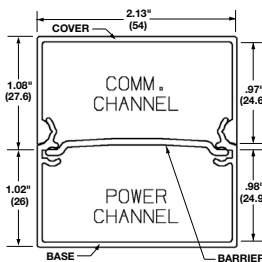

Aluminum Service Poles

Aluminum Series Offering

HBLPP10AI

HBLPP10IGA

HBLPP10SAI

HBLPP10GFW

ATB

PPTRIM1

Service Pole Cross Section

Dimensions in Inches (mm)

Three Service Aluminum Service Poles

Description	Color	10' 2" (3.10m)	12' 2" (3.71m)	15' 2" (4.62m)
(2) 20A 125V Style Line® duplex receptacles; one circuit	Black	HBLPP10BK	HBLPP12BK	HBLPP15BK
	Gray	HBLPP10A	HBLPP12A	HBLPP15A
	Ivory	HBLPP10AI	HBLPP12AI	HBLPP15AI
	Office White	HBLPP10OW	HBLPP12OW	HBLPP15OW
	White	HBLPP10W	HBLPP12W	HBLPP15W
(1) Orange isolated ground 20A 125V Style Line® duplex receptacle; (1) 20A 125V Style Line® duplex receptacle; two circuits	Black	HBLPP10IGBK	—	—
	Gray	HBLPP10IGA	—	—
	Ivory	HBLPP10IGAI	—	—
	Office White	HBLPP10IGOW	—	—
	White	HBLPP10IGW	—	—
(2) Orange isolated ground 20A 125V Style Line® duplex receptacles; (1) isolated ground surge suppression 20A 125V duplex receptacle; one circuit	Black	HBLPP10SBK	—	—
	Gray	HBLPP10SA	—	—
	Ivory	HBLPP10SAI	—	—
	Office White	HBLPP10SOW	—	—
	White	HBLPP10SW	—	—
(1) 20A 125V GFCI Self Test duplex receptacle with (2) ground fault protected 20A 125V Style Line® duplex receptacles; one circuit	Black	HBLPP10GFBK	HBLPP12GFBK	HBLPP15GFBK
	Gray	HBLPP10GF	HBLPP12GF	HBLPP15GF
	Ivory	HBLPP10GFI	HBLPP12GFI	HBLPP15GFI
	Office White	HBLPP10GFW	HBLPP12GFW	HBLPP15GFW
	White	HBLPP10GFW	HBLPP12GFW	HBLPP15GFW
Blank pole; divider; (4) Style Line® device knockouts	Black	HBLPPOBK	HBLPPO12BK	HBLPPO15BK
	Gray	HBLPPOA	HBLPPO12A	HBLPPO15A
	Ivory	HBLPPOAI	HBLPPO12AI	HBLPPO15AI
	Office White	HBLPPOOW	HBLPPO12OW	HBLPPO15OW
	White	HBLPPOW	HBLPPO12W	HBLPPO15W
	Clear Anodized Aluminum	HBLPPOAAL	HBLPPO12AAL	HBLPPO15AAL

Accessories

Description	Catalog Number
Adjustable T-bar assembly for mounting poles in the middle of ceiling tile.	ATB*
Replacement service pole trim kit (office white).	PPTRIM1*

Note: * Not UL listed.

Dimensions