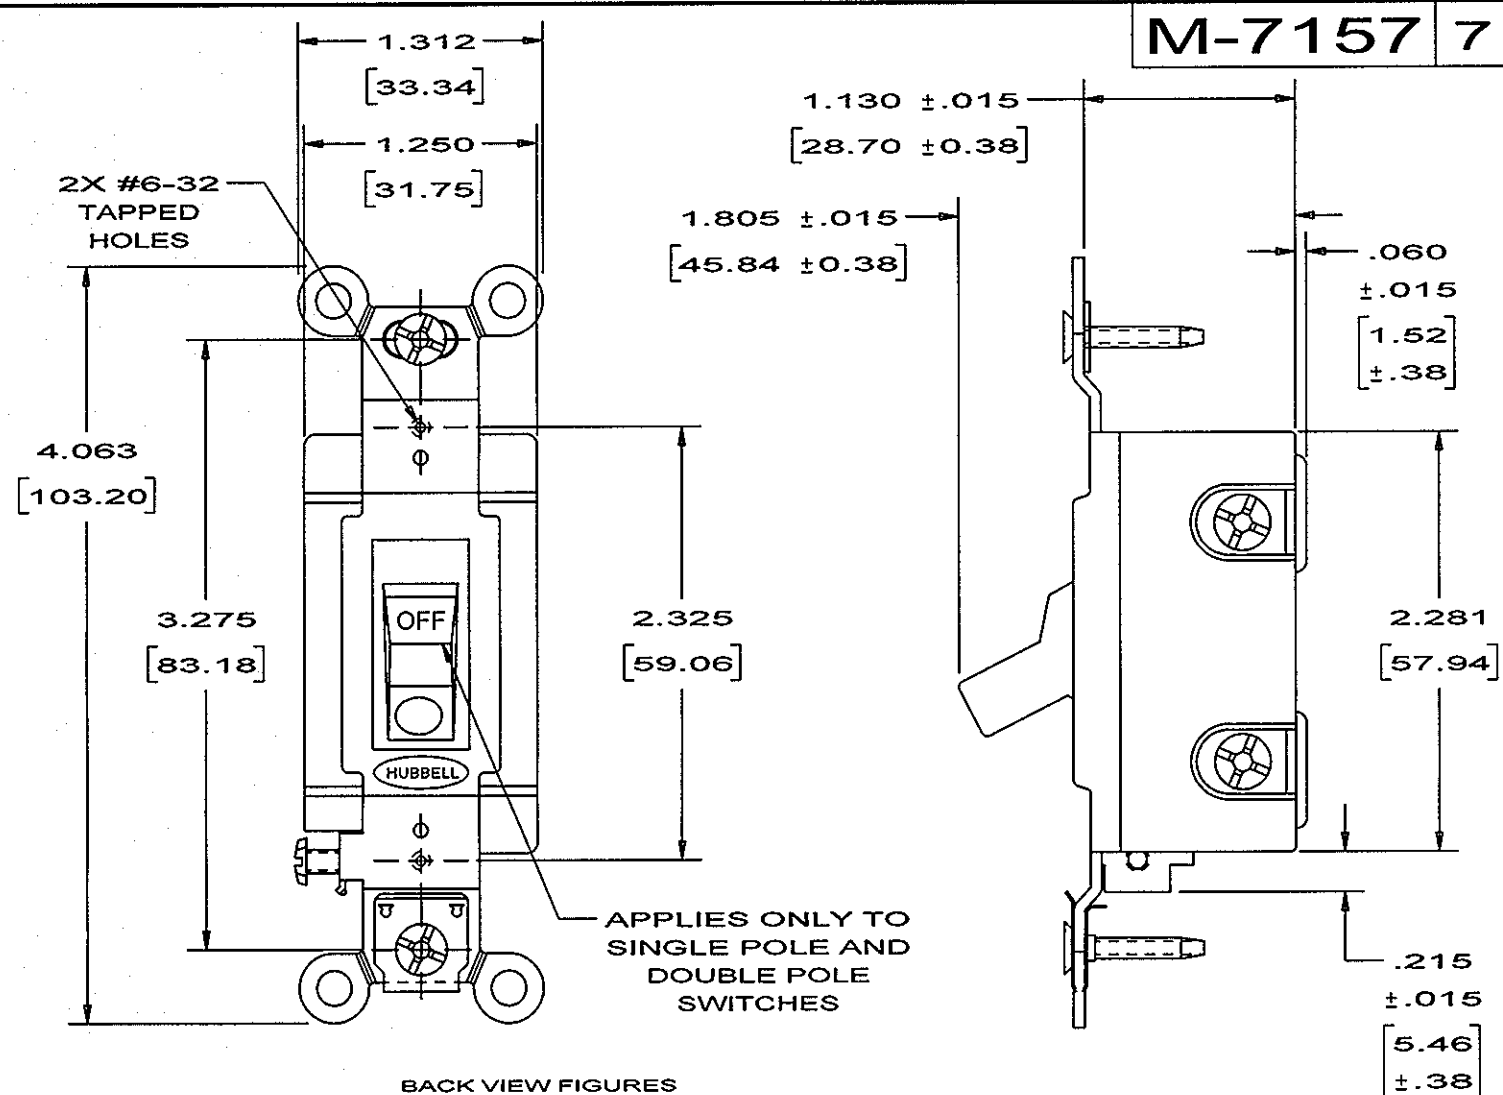

M-7157 7

- NOTES: (UNLESS OTHERWISE SPECIFIED)
- 1) DEVICES RATED 15A & 20A HAVE PLAIN BRASS FINISH; DEVICES RATED 30A HAVE TIN PLATED FINISH.
 - 2) DEVICES RATED: 15A HAVE BLUE HOUSING 20A HAVE RED HOUSING 30A HAVE GREEN HOUSING
 - 3) DIMENSIONS ARE: INCHES [MM]