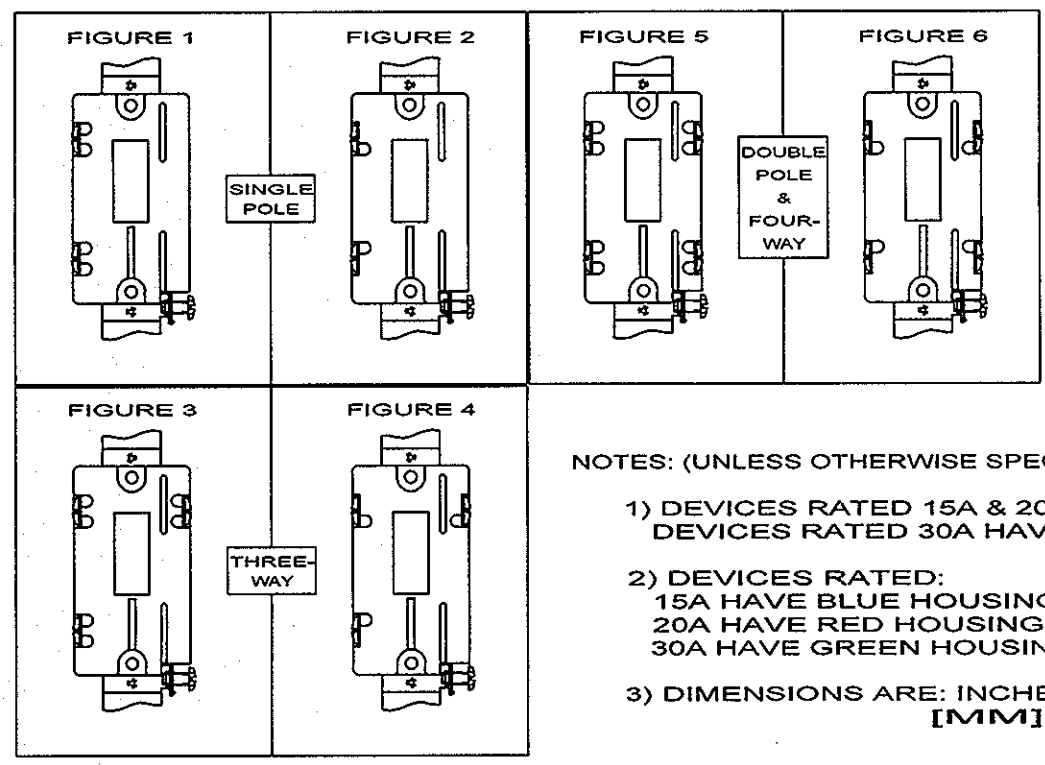

M-7157 7

- NOTES: (UNLESS OTHERWISE SPECIFIED)
- 1) DEVICES RATED 15A & 20A HAVE PLAIN BRASS FINISH; DEVICES RATED 30A HAVE TIN PLATED FINISH.
 - 2) DEVICES RATED: 15A HAVE BLUE HOUSING 20A HAVE RED HOUSING 30A HAVE GREEN HOUSING
 - 3) DIMENSIONS ARE: INCHES [MM]

LIST OF PARTS		
DESCRIPTION	MATERIAL	FINISH
HOUSING	UREA	
COVER	UREA	
TOGGLE	NYLON	
STATIONARY TERMINAL	.031 BRASS	NOTE 1
SPRING ARM TERMINAL	.031 BRASS	NOTE 1
WIRE CLAMP	.060 STEEL	TIN PLATE
BRIDGE	.050 STEEL	NICKEL PLATE
CONTACTS	SILVER/CADMIUM OXIDE	
BINDING SCREWS	BRASS	
MOUNTING SCREWS	STEEL	ZINC PLATE

THE DESIGN AND DIMENSIONS OF THE PRODUCT SHOWN ON THIS DRAWING ARE SUBJECT TO CHANGE WITHOUT NOTICE

TITLE
FLUSH A.C. TOGGLE SWITCH

TOLERANCES UNLESS OTHERWISE SPECIFIED		WIRING DEVICE-KELLEMS HUBBELL INCORPORATED SHELTON, CT	
.XX = ±.01		DR. BY JMN	APP. BY CJC
.XXX = ±.005		TR. BY	SCALE
ANGLES = ± 2'		CHK. BY	DATE 8/25/93