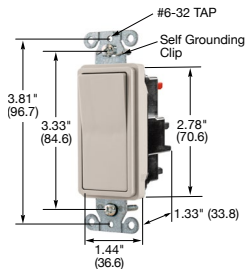

CSB120STW

20A, 120/277V AC

Description	Toggle Color	Single Pole	Three Way
Toggle, Spring Termination.	Black	CSB120STBK	CSB320STBK
	Brown	CSB120ST	CSB320ST
	Gray	CSB120STGY	CSB320STGY
	Ivory	CSB120STI	CSB320STI
	Light Almond	CSB120STLA	CSB320STLA
	Red	CSB120STR	CSB320STR
	White	CSB120STW	CSB320STW

DS115STLA

EdgeConnect™ Style Line® Decorator Specification Grade Commercial Series, 15A, 120/277V AC

Description	Toggle Color	Single Pole	Three Way
Nylon toggle, Spring Termination.	Black	DS115STBK	DS315STBK
	Brown	DS115ST	DS315ST
	Gray	DS115STGY	DS315STGY
	Ivory	DS115STI	DS315STI
	Light Almond	DS115STLA	DS315STLA
	Red	DS115STR	DS315STR
	White	DS115STW	DS315STW

DS320STW

20A, 120/277V AC

Description	Toggle Color	Single Pole	Three Way
Rocker, Spring Termination.	Black	DS120STBK	DS320STBK
	Brown	DS120ST	DS320ST
	Gray	DS120STGY	DS320STGY
	Ivory	DS120STI	DS320STI
	Light Almond	DS120STLA	DS320STLA
	Red	DS120STR	DS320STR
	White	DS120STW	DS320STW

DS320STILBK

EdgeConnect™ Style Line® Decorator Specification Grade Commercial Series, Illuminated, Light ON with Load OFF 20A, 120/277V AC

Description	Toggle Color	Single Pole	Three Way
Rocker, with Blue LED, Spring Termination.	Black	DS120STILBK	DS320STILBK
	Brown	DS120STIL	DS320STIL
	Gray	DS120STILGY	DS320STILGY
	Ivory	DS120STILI	DS320STILI
	Light Almond	DS120STILLA	DS320STILLA
	Red	DS120STILR	DS320STILR
	White	DS120STILW	DS320STILW