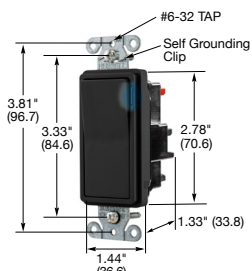

CSB120STW

20A, 120/277V AC

Description	Toggle Color	Single Pole	Three Way
Toggle, Spring Termination.	Black	CSB120STBK	CSB320STBK
	Brown	CSB120ST	CSB320ST
	Gray	CSB120STGY	CSB320STGY
	Ivory	CSB120STI	CSB320STI
	Light Almond	CSB120STLA	CSB320STLA
	Red	CSB120STR	CSB320STR
	White	CSB120STW	CSB320STW

DS115STLA

EdgeConnect™ Style Line® Decorator Specification Grade Commercial Series, 15A, 120/277V AC

Description	Toggle Color	Single Pole	Three Way
Nylon toggle, Spring Termination.	Black	DS115STBK	DS315STBK
	Brown	DS115ST	DS315ST
	Gray	DS115STGY	DS315STGY
	Ivory	DS115STI	DS315STI
	Light Almond	DS115STLA	DS315STLA
	Red	DS115STR	DS315STR
	White	DS115STW	DS315STW

DS320STW

20A, 120/277V AC

Description	Toggle Color	Single Pole	Three Way
Rocker, Spring Termination.	Black	DS120STBK	DS320STBK
	Brown	DS120ST	DS320ST
	Gray	DS120STGY	DS320STGY
	Ivory	DS120STI	DS320STI
	Light Almond	DS120STLA	DS320STLA
	Red	DS120STR	DS320STR
	White	DS120STW	DS320STW

DS320STILBK

EdgeConnect™ Style Line® Decorator Specification Grade Commercial Series, Illuminated, Light ON with Load OFF 20A, 120/277V AC

Description	Toggle Color	Single Pole	Three Way
Rocker, with Blue LED, Spring Termination.	Black	DS120STILBK	DS320STILBK
	Brown	DS120STIL	DS320STIL
	Gray	DS120STILGY	DS320STILGY
	Ivory	DS120STILI	DS320STILI
	Light Almond	DS120STILLA	DS320STILLA
	Red	DS120STILR	DS320STILR
	White	DS120STILW	DS320STILW