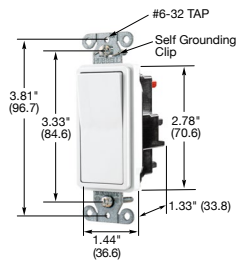

CSB120STW

20A, 120/277V AC

Description	Toggle Color	Single Pole	Three Way
Toggle, Spring Termination.	Black	CSB120STBK	CSB320STBK
	Brown	CSB120ST	CSB320ST
	Gray	CSB120STGY	CSB320STGY
	Ivory	CSB120STI	CSB320STI
	Light Almond	CSB120STLA	CSB320STLA
	Red	CSB120STR	CSB320STR
	White	CSB120STW	CSB320STW

DS115STLA

EdgeConnect™ Style Line® Decorator Specification Grade Commercial Series, 15A, 120/277V AC

Description	Toggle Color	Single Pole	Three Way
Nylon toggle, Spring Termination.	Black	DS115STBK	DS315STBK
	Brown	DS115ST	DS315ST
	Gray	DS115STGY	DS315STGY
	Ivory	DS115STI	DS315STI
	Light Almond	DS115STLA	DS315STLA
	Red	DS115STR	DS315STR
	White	DS115STW	DS315STW

DS320STW

20A, 120/277V AC

Description	Toggle Color	Single Pole	Three Way
Rocker, Spring Termination.	Black	DS120STBK	DS320STBK
	Brown	DS120ST	DS320ST
	Gray	DS120STGY	DS320STGY
	Ivory	DS120STI	DS320STI
	Light Almond	DS120STLA	DS320STLA
	Red	DS120STR	DS320STR
	White	DS120STW	DS320STW

DS320STILBK

EdgeConnect™ Style Line® Decorator Specification Grade Commercial Series, Illuminated, Light ON with Load OFF 20A, 120/277V AC

Description	Toggle Color	Single Pole	Three Way
Rocker, with Blue LED, Spring Termination.	Black	DS120STILBK	DS320STILBK
	Brown	DS120STIL	DS320STIL
	Gray	DS120STILGY	DS320STILGY
	Ivory	DS120STILI	DS320STILI
	Light Almond	DS120STILLA	DS320STILLA
	Red	DS120STILR	DS320STILR
	White	DS120STILW	DS320STILW