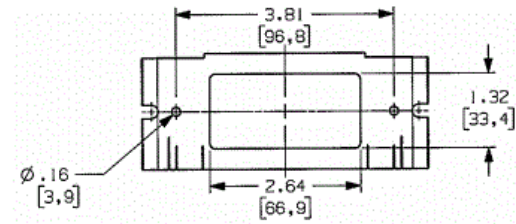

### Specifications

Face Plate	16 gauge zinc plated stamped steel
------------	------------------------------------