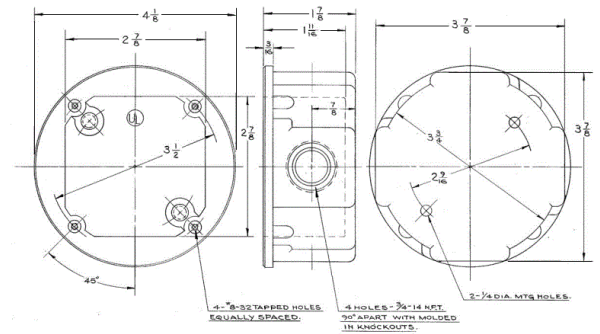

Wallplates and Boxes

4" Round, Junction, Shallow, Black Phenolic, 4) 3/4" Kos

HUBBELL

Ordering Information

UPC Number 783585808512 Catalog Number HBL6081

Specifications

Mounting Hardware	Mounting Screws
Material	Phenolic
Cable Entry	Knock Outs
Construction	Molded

Performance

Environmental

Moisture Resistance Wet and Damp Locations

Online Resources

Customer Sales Drawings
eCatalog

Dimensions in Inches (mm)

Hubbell Wiring Device-Kellems • Hubbell Incorporated (Delaware) • 40 Waterview Drive • Shelton, CT 06484