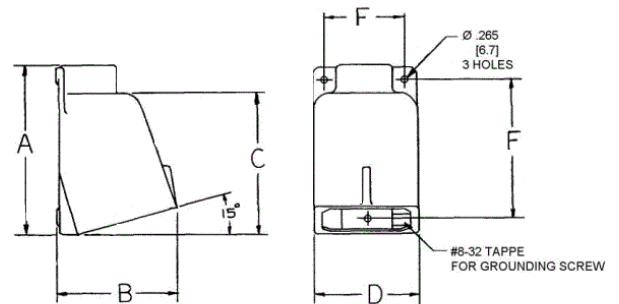

## Ordering Information

Description	Device Color	UPC	Catalog Number
Metallic Back Box, 60A, 1 1/4", Angled, Aluminum	Aluminum	783585390758	BB601W

## Specifications

Accessory Item	Cast Aluminum Back Box
Back Box	15 Degree Angle
Box Hub Size	1 1/4" NPT