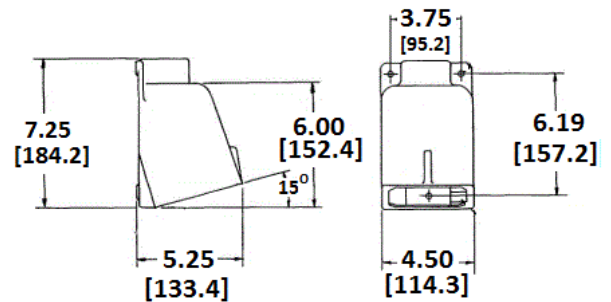

## Ordering Information

Description	UPC	Catalog Number
Metallic Back Box, 60A, 1 1/2", Angled, Aluminum	783585390727	BB602W

**Device Color**  
Aluminum

## Specifications

Accessory Item	Cast Aluminum Back Box
Box Hub Size	1 1/2" NPT
Back Box	15 Degree Angle
IEC Pin & Sleeve Accessory Type	60 and 63A