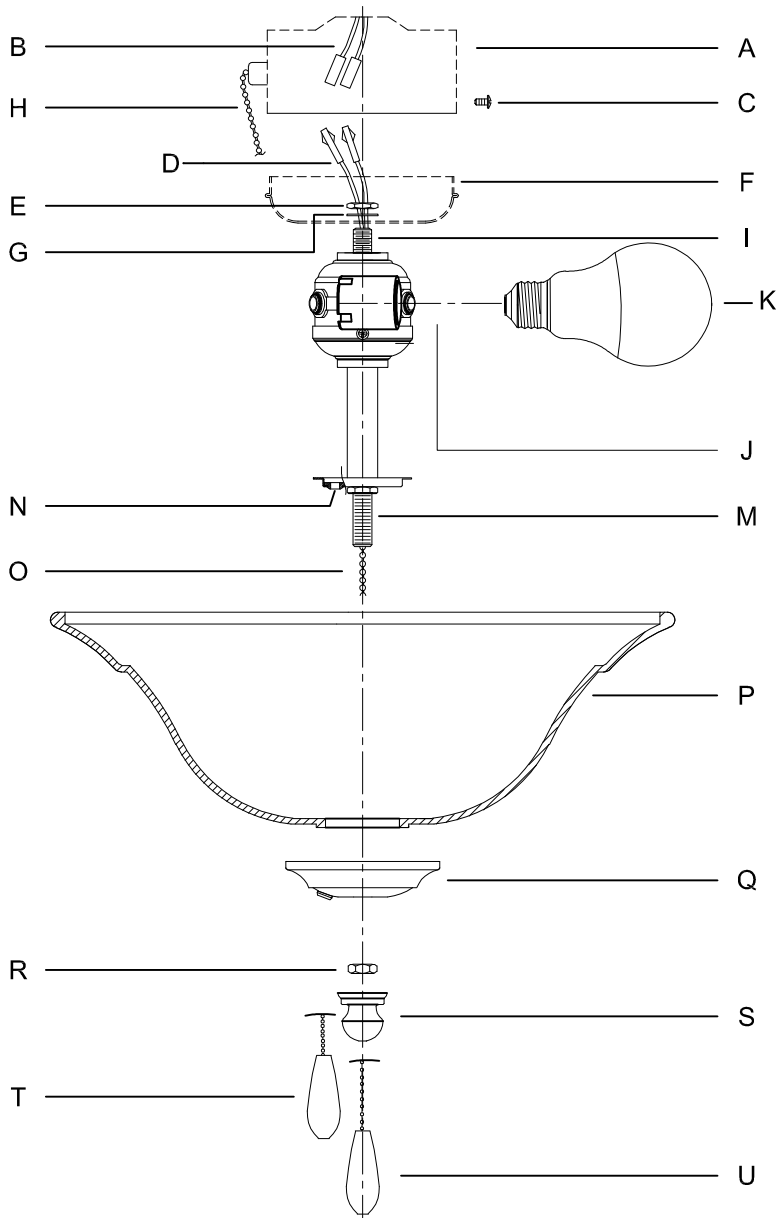

CAUTION: Read instructions carefully and turn electricity off at main circuit breaker panel before beginning installation.

2628-XXXWB

WARNING - If any Special Control Devices are used with this Fixture, Follow the Instructions Carefully to assure full compliance with N.E.C. requirements. If there are any questions, contact a Qualified Electrical Contractor.

CAUTION - All glass is fragile, use care when handling lamp(s) or other glass components.

WARNING - This product contains chemicals known to the State of California to cause cancer, birth defects and /or other reproductive harm. Thoroughly wash hands after installing, handling, cleaning, or otherwise touching this product.

CAUTION - To reduce the risk of fire and electric shock, this light kit should be used only with ceiling fan models: P2501(52-ANT),P2503(52-RDT),P2521(52-NB) manufactured by Chien Luen Industries (Zhongshan) Ltd.

ASSEMBLY STEPS:

PASOS PARA ENSAMBLAR:

MODE D'ASSEMBLAGE:

1. REMOVE (E), (G) FROM (I)
  REMUEVA (E), (G) REVISADO (I)
  RETIREZ (E), (G) Révisé (I)
2. F,G,E → I
3. D → B
4. F → A
5. C → A,F
6. K → J
7. T → Q,P,N,H
8. P,Q,R → M
9. S → O,M
10. U → O

A,B,C,F,H&T
(NOT FURNISHED)
(NO INCLUIDA)
(NON FOURNIE)