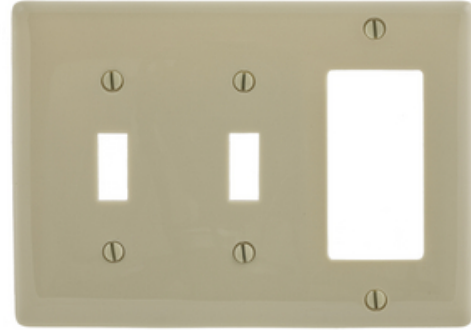

# Wallplates and Box Covers, Wallplate, Nylon, 3-Gang, 2) Toggle 1) Decorator, Ivory

By Hubbell Premise Wiring  
Catalog # [NP226I](#)

3-Gang Wallplate, Two Toggle One Decorator

### Features

- Reinforcement ribs for extra strength
- High-impact, self-extinguishing nylon material
- Captive screw feature holds mounting screw in place

### General

Color	<ul style="list-style-type: none"> <li>• Ivory</li> <li>• Ivoire</li> </ul>
Construction	Molded
Cutout	2) Toggle, 1) Decorator
EU RoHS Indicator	Yes
Item Type	Screw Mount
Material	Nylon
Material - Mounting Hardware	Screw Mounting
Number of Gang(s)	3-Gang
Orientation	Vertical Mount
Size	Standard
Style	2-Toggle, 1-Decorator
Type	Combination
UPC	883778105265