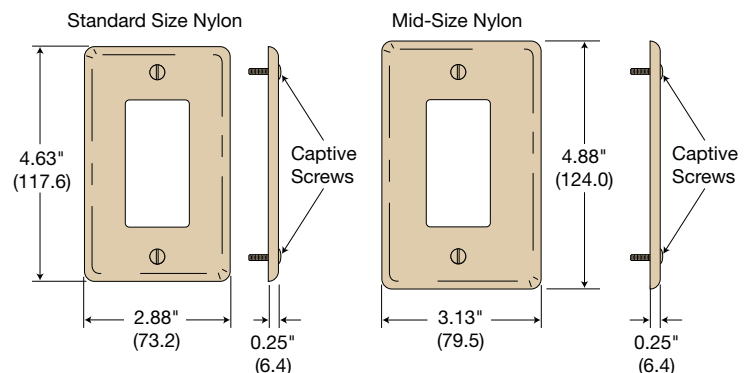

Combination, Nylon, Mid-Size Wallplates

Color	2-Gang, 1-Toggle 1-Decorator	2-Gang, 1-Duplex, 1-Decorator	2-Gang, 1-Blank Box Mount 1-Decorator	3-Gang, 2-Toggle 1-Decorator	3-Gang, 1-Toggle 2-Decorator	4-Gang, 3-Toggle 1-Decorator	4-Gang, 2-Toggle 2-Decorator
Black	NPJ126BK	NPJ826BK	—	NPJ226BK	—	—	—
Brown	NPJ126	NPJ826	NPJ1326	NPJ226	—	—	—
Gray	NPJ126GY	NPJ826GY	—	NPJ226GY	—	—	—
Ivory	NPJ126I	NPJ826I	NPJ1326I	NPJ226I	—	—	—
Light Almond	NPJ126LA	NPJ826LA	NPJ1326LA	NPJ226LA	—	—	—
White	NPJ126W	NPJ826W	NPJ1326W	NPJ226W	—	—	—

Combination, Standard, Metal Wallplates

Material	2-Gang, 1-Toggle 1-Decorator	2-Gang, 1-Duplex, 1-Decorator	2-Gang, 1-Blank Strap Mount 1-Decorator	3-Gang, 2-Toggle 1-Decorator	3-Gang, 1-Toggle 2-Decorator	4-Gang, 3-Toggle 1-Decorator	4-Gang, 2-Toggle 2-Decorator
Brass	SB126	SB826	—	—	—	—	—
Brass Plated	SBP126	—	—	—	—	—	—
Chrome	—	—	—	—	—	—	—
SS 302/304	SS126	SS826	SS1426	SS226	—	SS326	—
SS 430	SS126L	—	—	—	—	—	—

Note: See section O for complete selection of wallplates.

Dimensions

Gang	Height (H)	Width (W)	Depth (D)
1	4.75" (120.6)	3.00" (76.2)	.25" (6.2)
2	4.75" (120.6)	4.81" (122.2)	.25" (6.2)
3	4.75" (120.6)	6.62" (168.2)	.25" (6.2)
4	4.75" (120.6)	8.44" (214.3)	.25" (6.2)

Dimensions in Inches (mm)